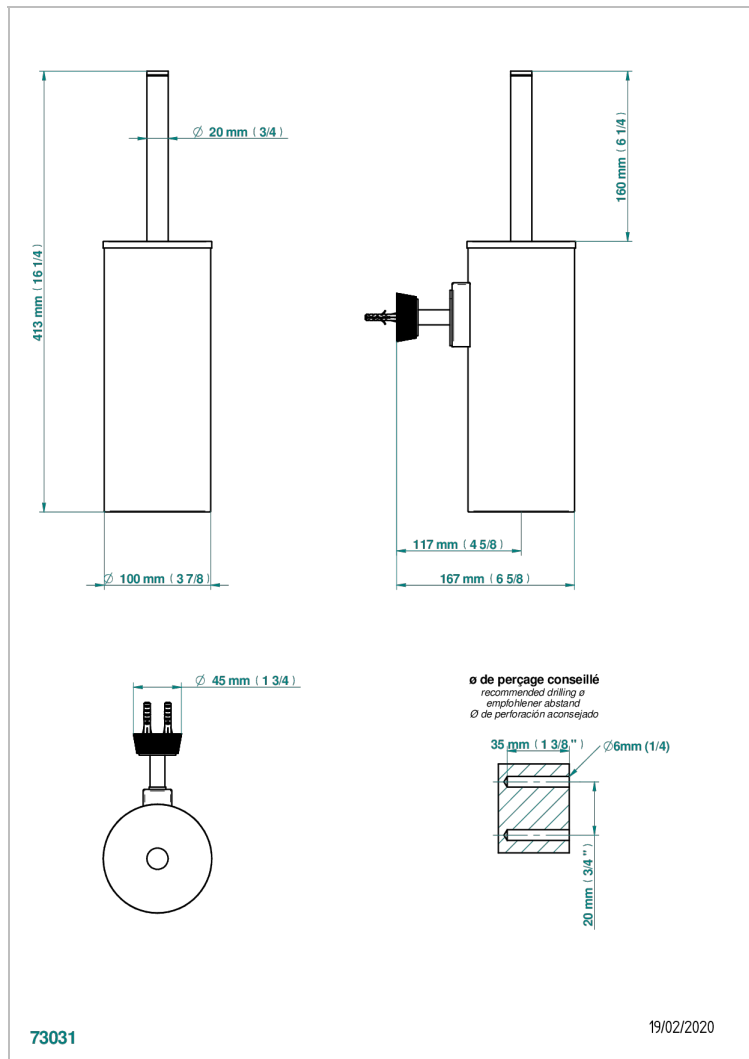

# CORVAIR PORTORO WITH LEVER HANDLES

U8J-4720C

THG<sup>®</sup>  
PARIS

Metal toilet brush holder with brush with cover wall mounted

## CHARACTERISTIC

- Corvaair Portoro with lever handles
- Metal toilet brush holder with brush with cover wall mounted