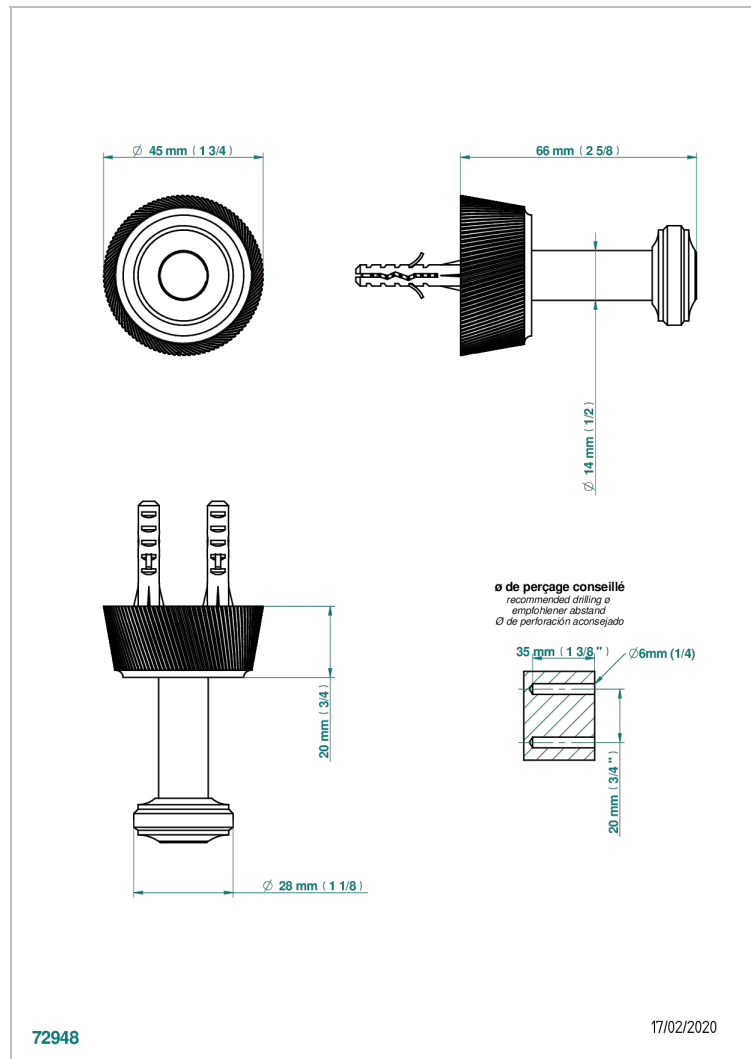

# CORVAIR PORTORO WITH LEVER HANDLES

U8J-517

Robe hook

72948

17/02/2020

## CHARACTERISTIC

- Corvaair Portoro with lever handles
- Robe hook