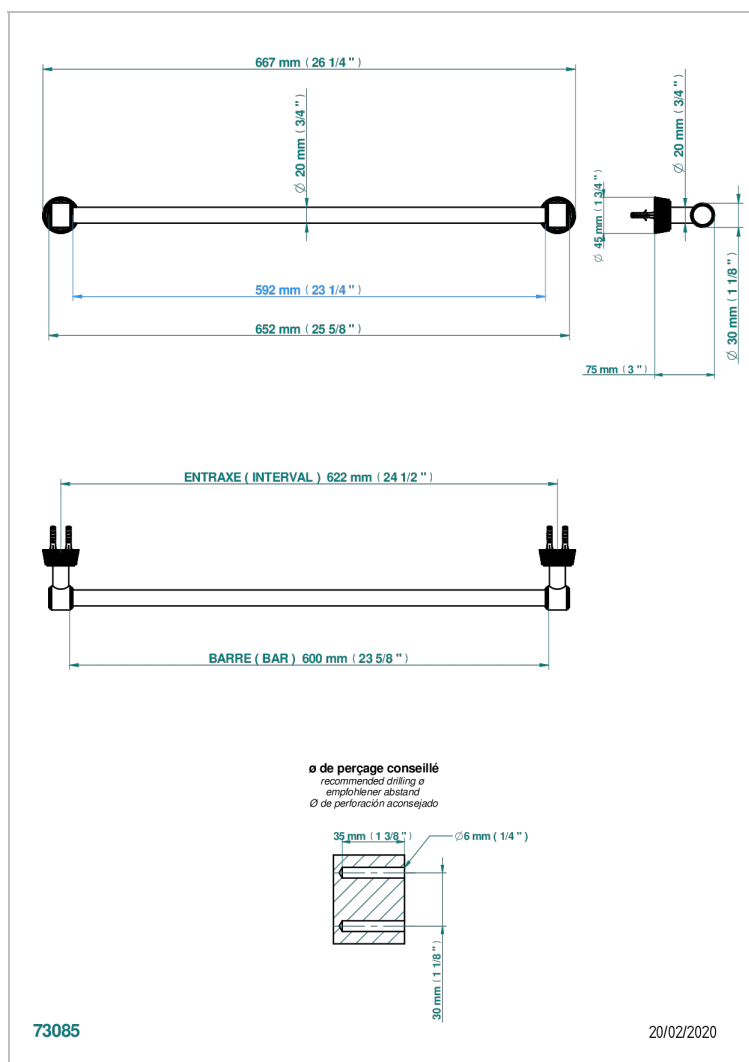

CORVAIR PORTORO WITH LEVER HANDLES

U8J-520/60

Towel bar, 24" long

CHARACTERISTIC

- Corvair Portoro with lever handles
- Towel bar, 24" long

AVAILABLE FINITIONS

Blush PVD - H62
Brass color PVD - H49
Brown bronze color PVD - F33
Chrome polished - A02
Gold color PVD - H52
Gold mat - F07