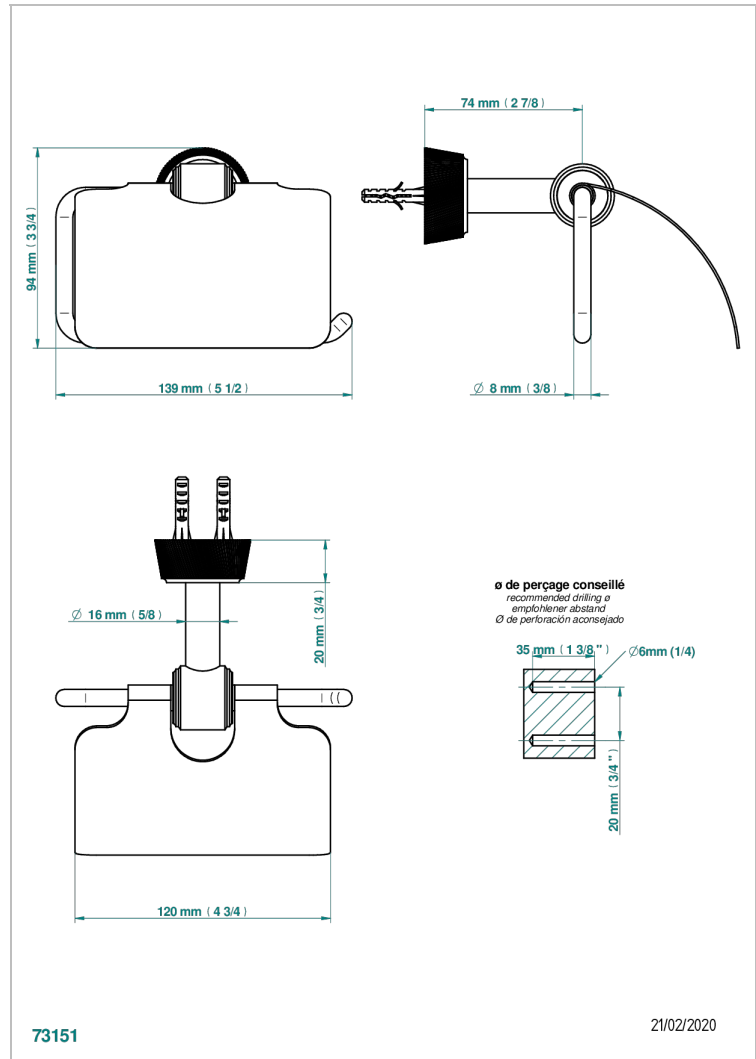

CORVAIR PORTORO WITH LEVER HANDLES

U8J-538AC

Toilet paper holder, single mount with cover

THG[®]
PARIS

CHARACTERISTIC

- Corvaair Portoro with lever handles
- Toilet paper holder, single mount with cover

AVAILABLE FINITIONS