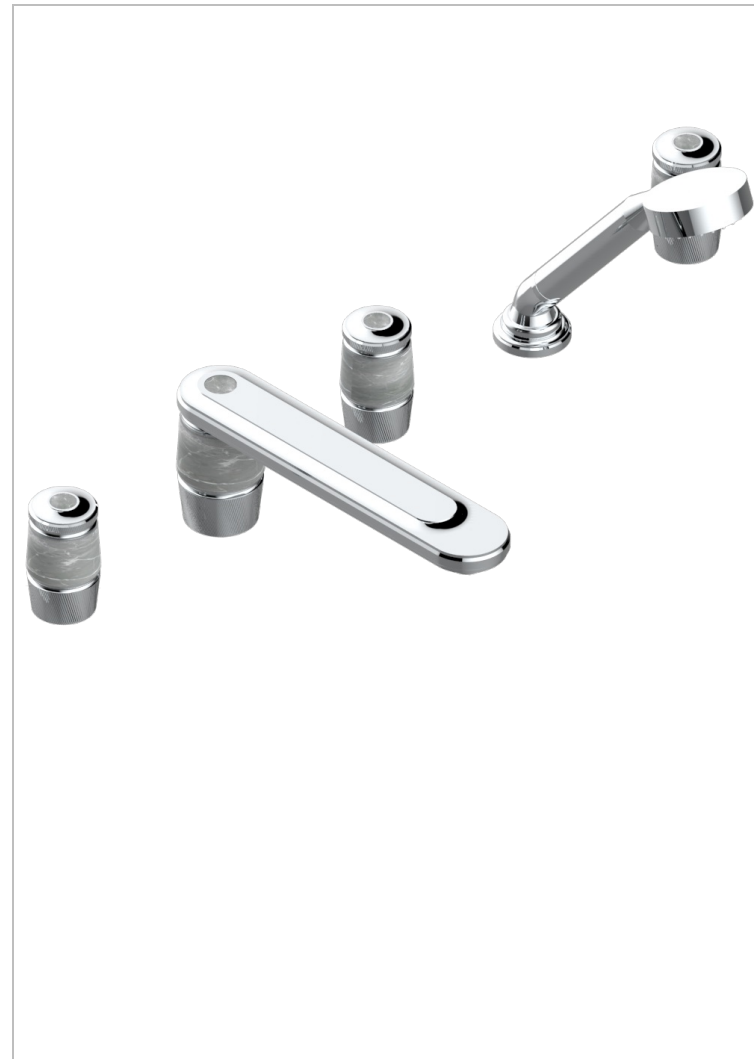

Roman tub set with 2 x 3/4" valves and rim mounted ceramic mixer with progressive cartridge and handshower

### CHARACTERISTIC

- Corvaire Fior di Bosco
- Roman tub set with 2 x 3/4" valves and rim mounted ceramic mixer with progressive cartridge and handshower

Matt brown bronze color PVD - F34  
Matt chrome (American satin) - C02  
Matt gold color PVD - H53  
Matt graphite PVD - H65  
Matt nickel (American satin) - C01  
Matt nickel color PVD - H56

Nickel color PVD - H55  
Nickel polished - B01  
Silver polished, antique - H03  
Soft gold - F30  
Soft matt gold - F31  
Umber PVD - H66