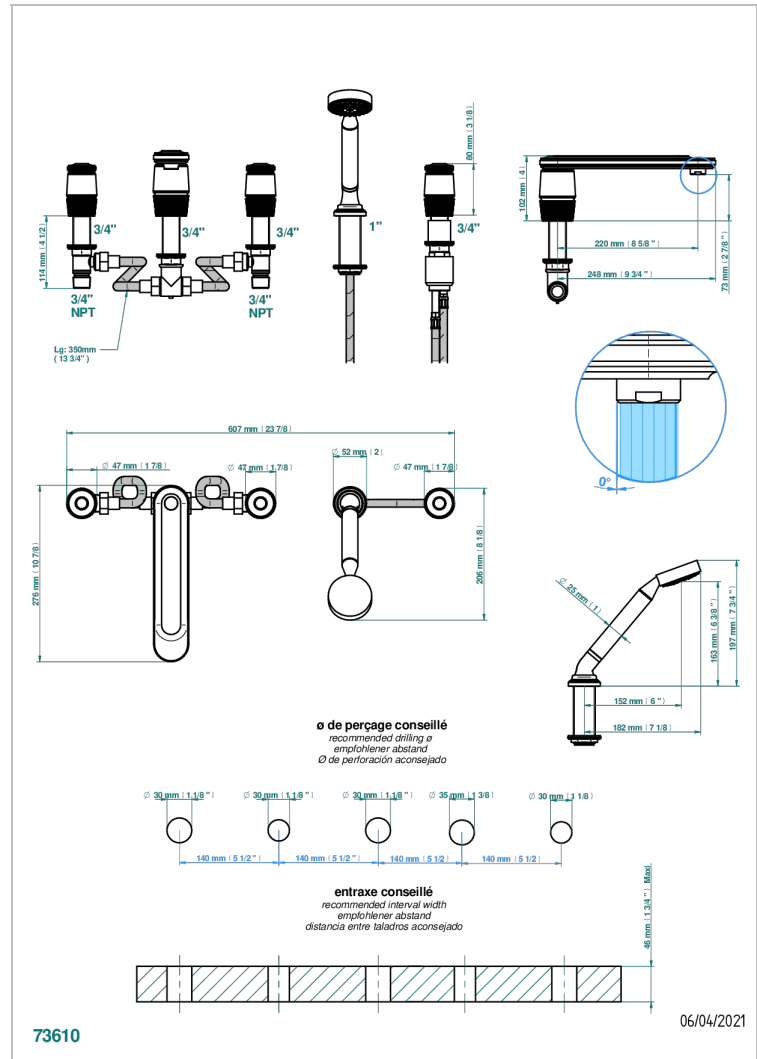

Roman tub set with 2 x 3/4" valves and rim mounted ceramic mixer with progressive cartridge and handshower

### CHARACTERISTIC

- Corvaire Fior di Bosco
- Roman tub set with 2 x 3/4" valves and rim mounted ceramic mixer with progressive cartridge and handshower