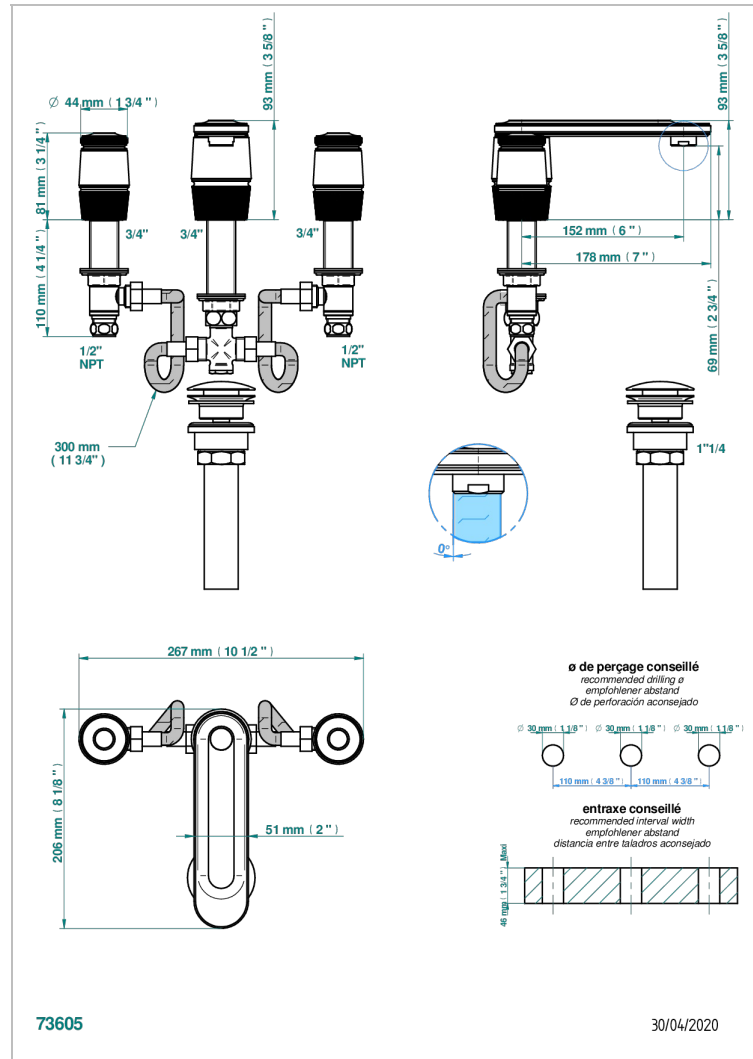

CORVAIR FIOR DI BOSCO

U8K-151/US

Widespread lavatory set with drain

THG[®]
PARIS

CHARACTERISTIC

- Corvaire Fior di Bosco
- Widespread lavatory set with drain

AVAILABLE FINITIONS

Blush PVD - H62
Brass color PVD - H49
Brown bronze color PVD - F33
Chrome polished - A02
Gold color PVD - H52
Gold mat - F07

Nickel color PVD - H55
Nickel polished - B01
Silver polished, antique - H03
Soft gold - F30
Soft matt gold - F31
Umber PVD - H66