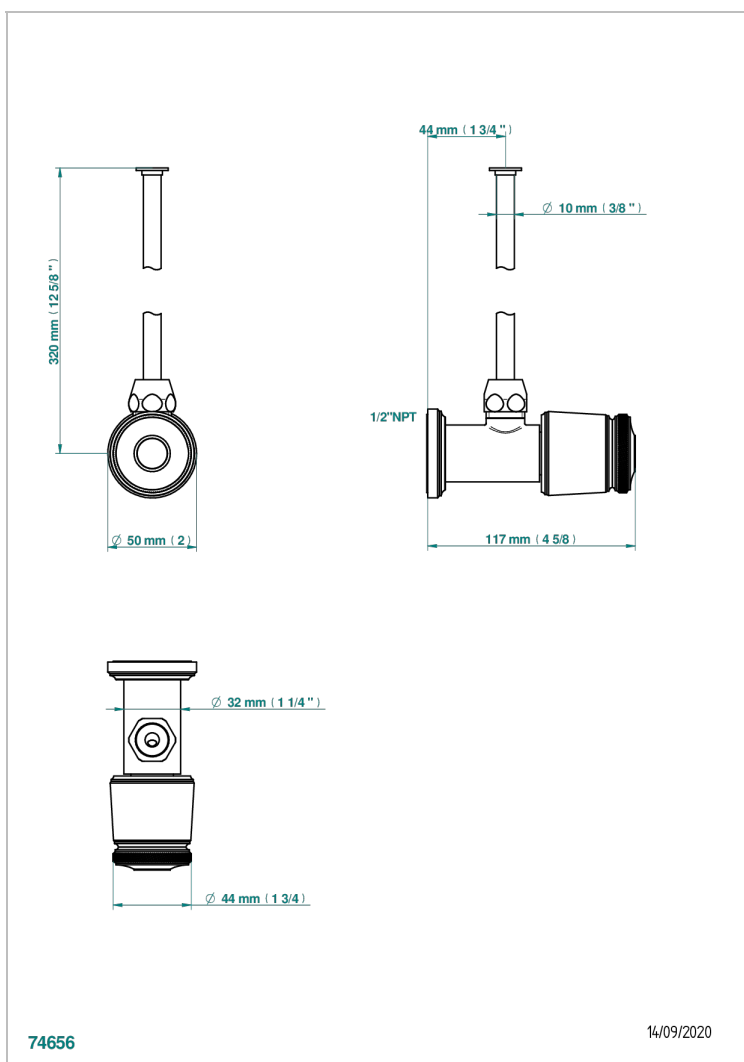

CORVAIR FIOR DI BOSCO

U8K-181/SWC

Angle supply valve with 3/8" adaptor set for toilet

THG[®]
PARIS

CHARACTERISTIC

- Corvaire Fior di Bosco
- Angle supply valve with 3/8" adaptor set for toilet

AVAILABLE FINITIONS