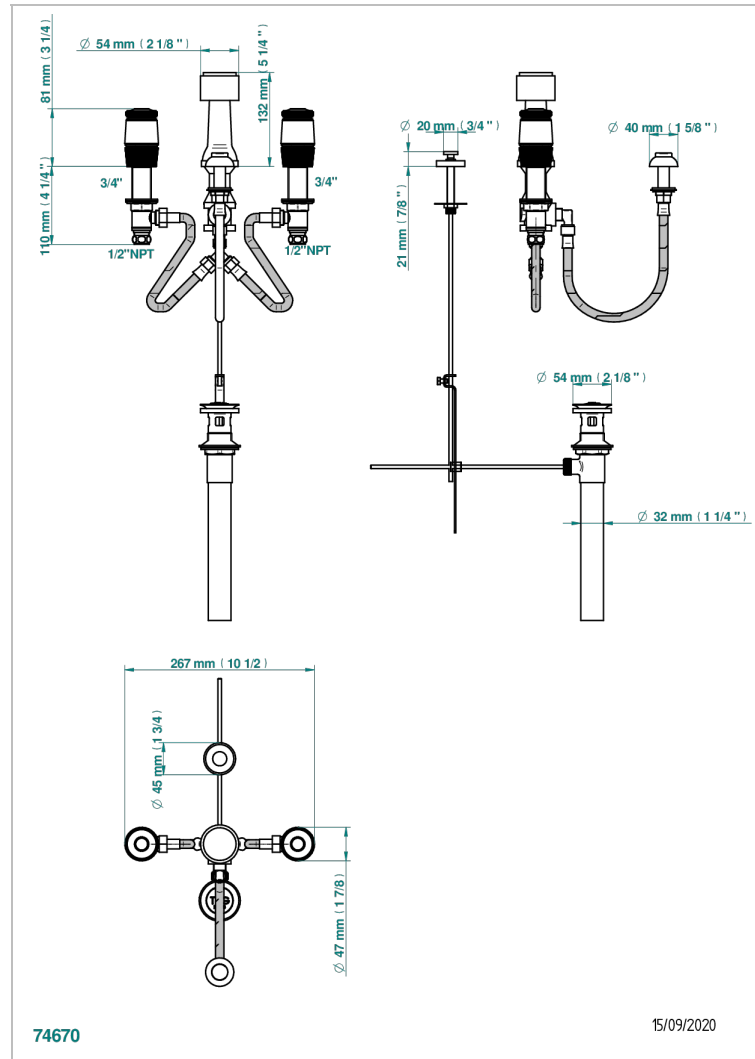

# CORVAIR FIOR DI BOSCO

U8K-207KA

Deck mounted 3-hole bidet with vertical spray, vacuum breaker and drain