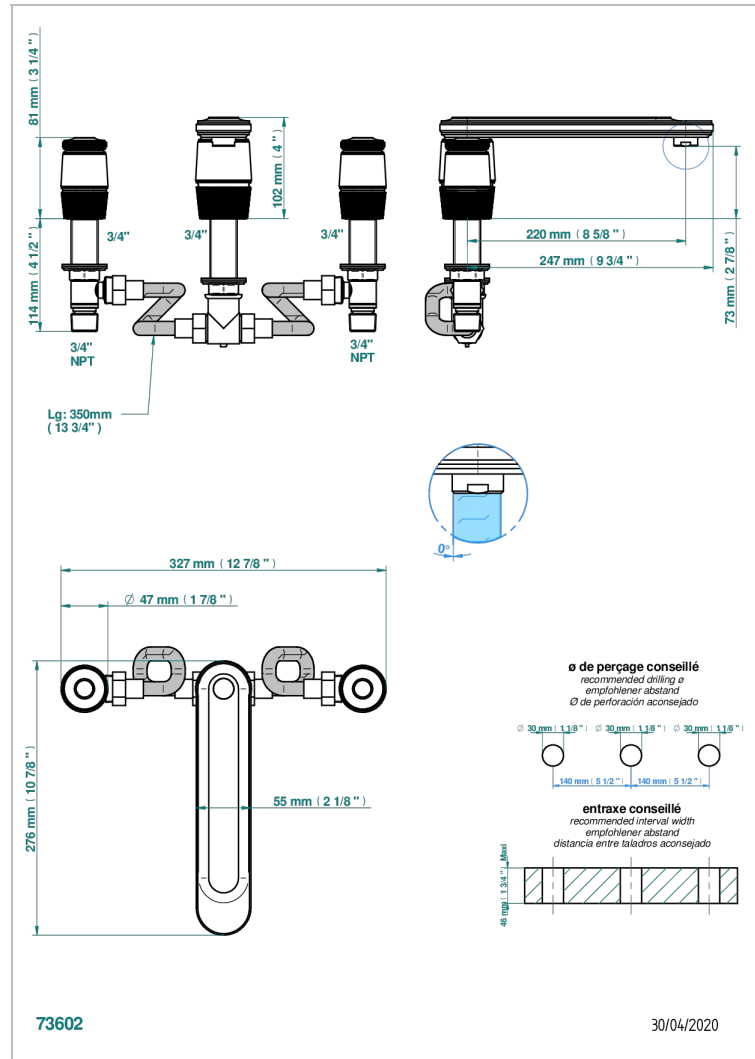

# CORVAIR FIOR DI BOSCO

U8K-25SG

Rim mounted 3-hole bath mixer, super goliath spout

THG  
PARIS

## CHARACTERISTIC

- ACS : 18ACCLY403
- NF : NF EN 200 - IID/A - Chrome