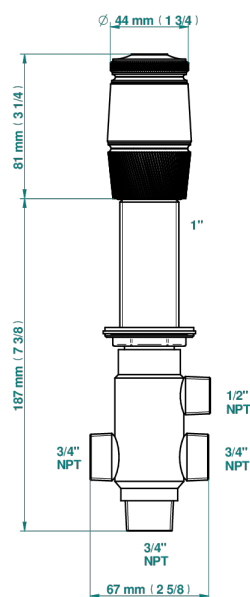

CORVAIR FIOR DI BOSCO

U8K-504VGUS

2-function deck diverter with trim

THG®
PARIS

73585

28/04/2020

CHARACTERISTIC

- Corvoir Fior di Bosco
- 2-function deck diverter with trim

AVAILABLE FINITIONS

Blush PVD - H62
Brass color PVD - H49
Brown bronze color PVD - F33
Chrome polished - A02
Gold color PVD - H52
Gold mat - F07

Gold polished - F01
Graphite PVD - H64
Light coated bronze - D01
Matt Umber PVD - H67
Matt blush PVD - H60
Matt brass color PVD - H50

Matt brown bronze color PVD - F34
Matt chrome (American satin) - C02
Matt gold color PVD - H53
Matt graphite PVD - H65
Matt nickel (American satin) - C01
Matt nickel color PVD - H56

Nickel color PVD - H55
Nickel polished - B01
Silver polished, antique - H03
Soft gold - F30
Soft matt gold - F31
Umber PVD - H66