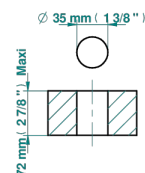

CORVAIR FIOR DI BOSCO

U8K-504VGUS

2-function deck diverter with trim

THG®
PARIS

73585

28/04/2020

CHARACTERISTIC

- Corvoir Fior di Bosco
- 2-function deck diverter with trim

AVAILABLE FINITIONS

Blush PVD - H62
Brass color PVD - H49
Brown bronze color PVD - F33
Chrome polished - A02
Gold color PVD - H52
Gold mat - F07

Gold polished - F01
Graphite PVD - H64
Light coated bronze - D01
Matt Umber PVD - H67
Matt blush PVD - H60
Matt brass color PVD - H50

Matt brown bronze color PVD - F34
Matt chrome (American satin) - C02
Matt gold color PVD - H53
Matt graphite PVD - H65
Matt nickel (American satin) - C01
Matt nickel color PVD - H56

Nickel color PVD - H55
Nickel polished - B01
Silver polished, antique - H03
Soft gold - F30
Soft matt gold - F31
Umber PVD - H66