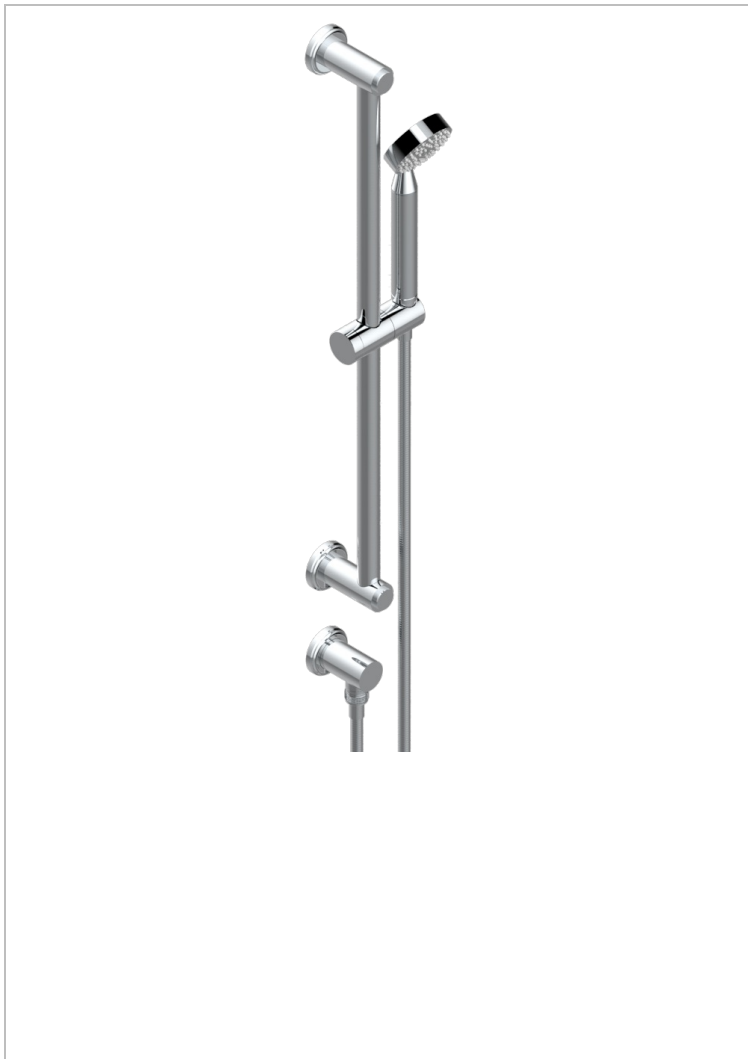

CORVAIR FIOR DI BOSCO

U8K-58/US

Slide bar with handsower and elbow

THG®
PARIS

CHARACTERISTIC

- Corvoir Fior di Bosco
- Slide bar with handsower and elbow

AVAILABLE FINITIONS

Blush PVD - H62
Brass color PVD - H49
Brown bronze color PVD - F33
Chrome polished - A02
Gold color PVD - H52
Gold mat - F07

Gold polished - F01
Graphite PVD - H64
Light coated bronze - D01
Matt Umber PVD - H67
Matt blush PVD - H60
Matt brass color PVD - H50

Matt brown bronze color PVD - F34
Matt chrome (American satin) - C02
Matt gold color PVD - H53
Matt graphite PVD - H65
Matt nickel (American satin) - C01
Matt nickel color PVD - H56

Nickel color PVD - H55
Nickel polished - B01
Silver polished, antique - H03
Soft gold - F30
Soft matt gold - F31
Umber PVD - H66