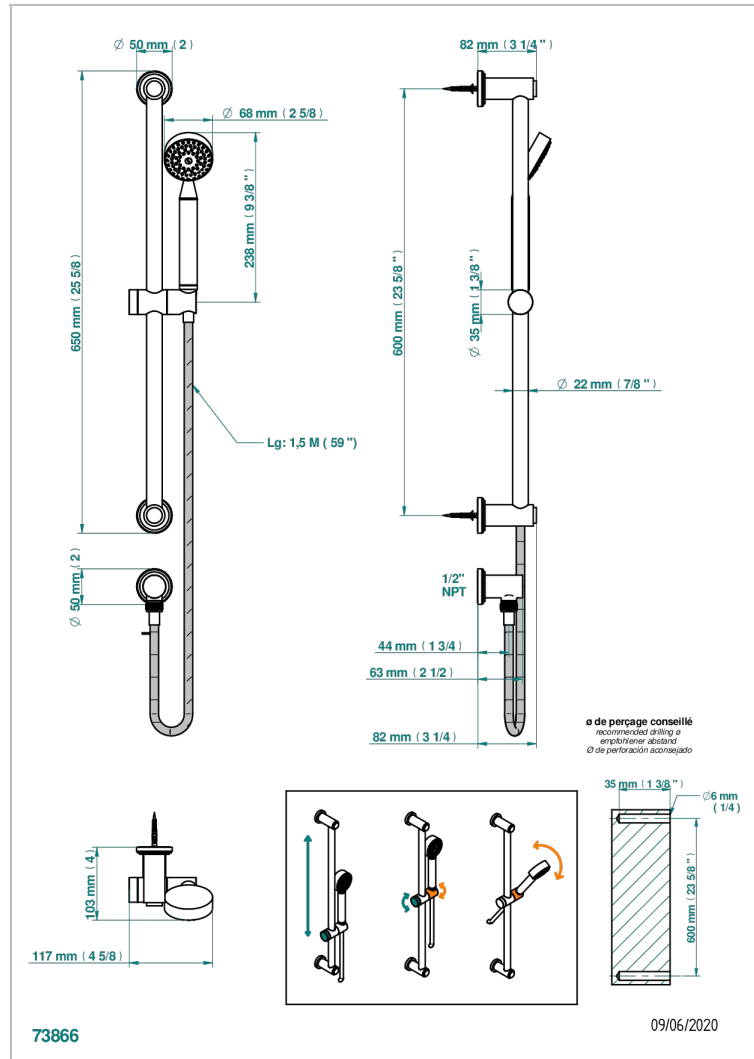

CORVAIR FIOR DI BOSCO

U8K-58/US

Slide bar with handsower and elbow

THG®
PARIS

CHARACTERISTIC

- Corvoir Fior di Bosco
- Slide bar with handsower and elbow

AVAILABLE FINITIONS

Blush PVD - H62
Brass color PVD - H49
Brown bronze color PVD - F33
Chrome polished - A02
Gold color PVD - H52
Gold mat - F07

Gold polished - F01
Graphite PVD - H64
Light coated bronze - D01
Matt Umber PVD - H67
Matt blush PVD - H60
Matt brass color PVD - H50

Matt brown bronze color PVD - F34
Matt chrome (American satin) - C02
Matt gold color PVD - H53
Matt graphite PVD - H65
Matt nickel (American satin) - C01
Matt nickel color PVD - H56

Nickel color PVD - H55
Nickel polished - B01
Silver polished, antique - H03
Soft gold - F30
Soft matt gold - F31
Umber PVD - H66