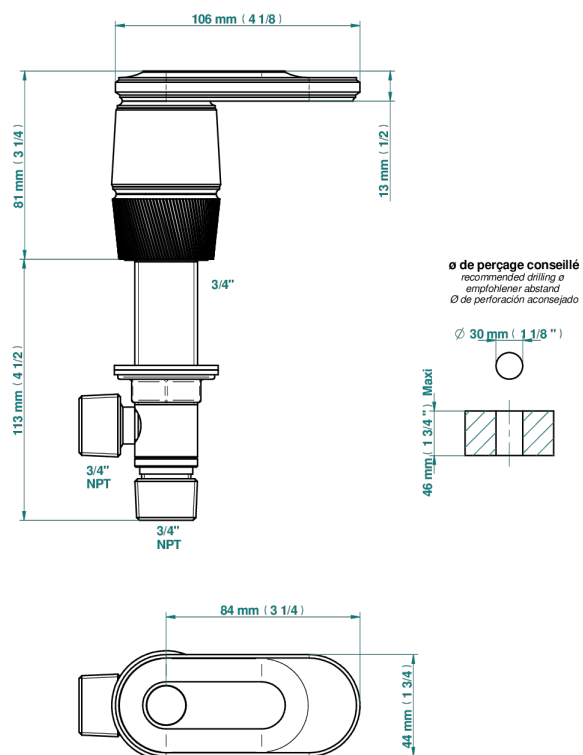

# CORVAIR FIOR DI BOSCO WITH LEVER HANDLES

U8L-36/CUS

3/4" deck valve with trim - Cold

73625

05/05/2020

## CHARACTERISTIC

- ASME : ASME A112.18.1-2011/CSA B125.1-11