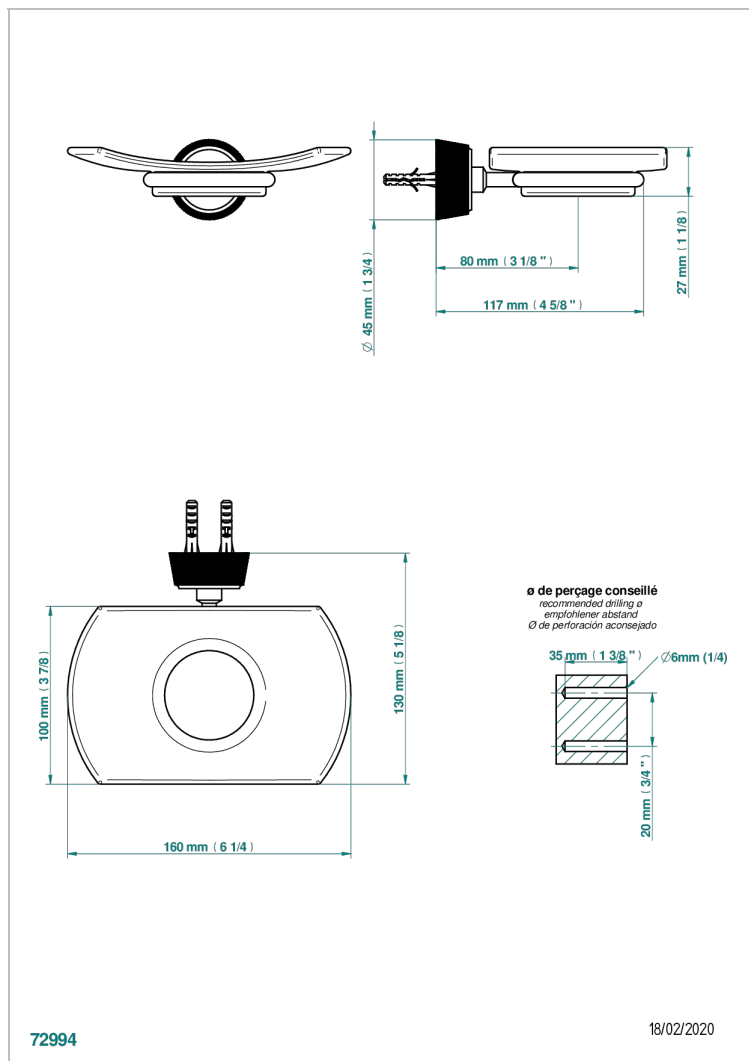

# CORVAIR FIOR DI BOSCO WITH LEVER HANDLES

U8L-500

Glass soap dish, wall mounted

## CHARACTERISTIC

- Corvoir Fior di Bosco with lever handles
- Glass soap dish, wall mounted