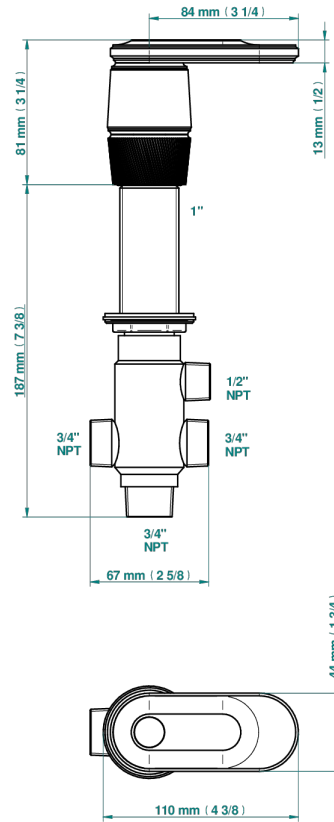

CORVAIR FIOR DI BOSCO WITH LEVER HANDLES

U8L-504VGUS

2-function deck diverter with trim

73639

06/05/2020

CHARACTERISTIC

- Corvoir Fior di Bosco with lever handles
- 2-function deck diverter with trim

AVAILABLE FINITIONS

Blush PVD - H62
Brass color PVD - H49
Brown bronze color PVD - F33
Chrome polished - A02
Gold color PVD - H52
Gold mat - F07

Gold polished - F01
Graphite PVD - H64
Light coated bronze - D01
Matt Umber PVD - H67
Matt blush PVD - H60
Matt brass color PVD - H50

Matt brown bronze color PVD - F34
Matt chrome (American satin) - C02
Matt gold color PVD - H53
Matt graphite PVD - H65
Matt nickel (American satin) - C01
Matt nickel color PVD - H56

Nickel color PVD - H55
Nickel polished - B01
Silver polished, antique - H03
Soft gold - F30
Soft matt gold - F31
Umber PVD - H66