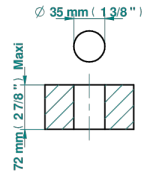

CORVAIR FIOR DI BOSCO WITH LEVER HANDLES

U8L-504VGUS

2-function deck diverter with trim

73639

06/05/2020

CHARACTERISTIC

- Corvoir Fior di Bosco with lever handles
- 2-function deck diverter with trim

AVAILABLE FINITIONS

Blush PVD - H62
Brass color PVD - H49
Brown bronze color PVD - F33
Chrome polished - A02
Gold color PVD - H52
Gold mat - F07

Gold polished - F01
Graphite PVD - H64
Light coated bronze - D01
Matt Umber PVD - H67
Matt blush PVD - H60
Matt brass color PVD - H50

Matt brown bronze color PVD - F34
Matt chrome (American satin) - C02
Matt gold color PVD - H53
Matt graphite PVD - H65
Matt nickel (American satin) - C01
Matt nickel color PVD - H56

Nickel color PVD - H55
Nickel polished - B01
Silver polished, antique - H03
Soft gold - F30
Soft matt gold - F31
Umber PVD - H66