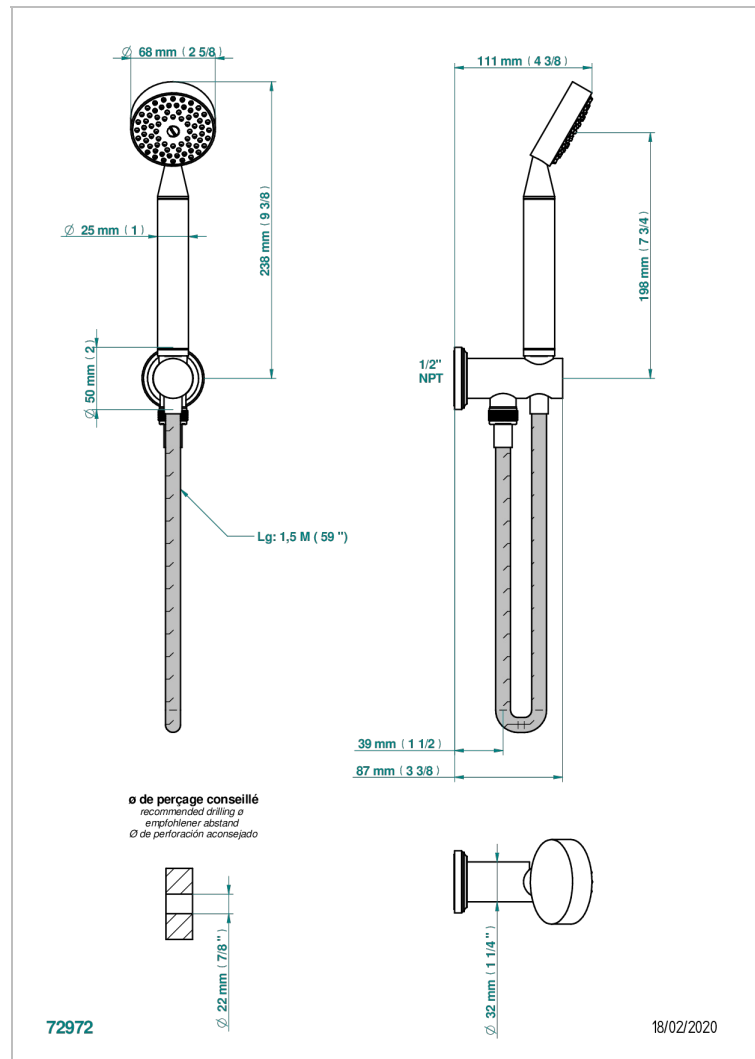

# CORVAIR FIOR DI BOSCO WITH LEVER HANDLES

U8L-54/US

Wall mounted handshower with integrated fixed hook

## CHARACTERISTIC

- Corvair Fior di Bosco with lever handles
- Wall mounted handshower with integrated fixed hook

Matt brown bronze color PVD - F34  
Matt chrome (American satin) - C02  
Matt gold color PVD - H53  
Matt graphite PVD - H65  
Matt nickel (American satin) - C01  
Matt nickel color PVD - H56

Nickel color PVD - H55  
Nickel polished - B01  
Silver polished, antique - H03  
Soft gold - F30  
Soft matt gold - F31  
Umber PVD - H66