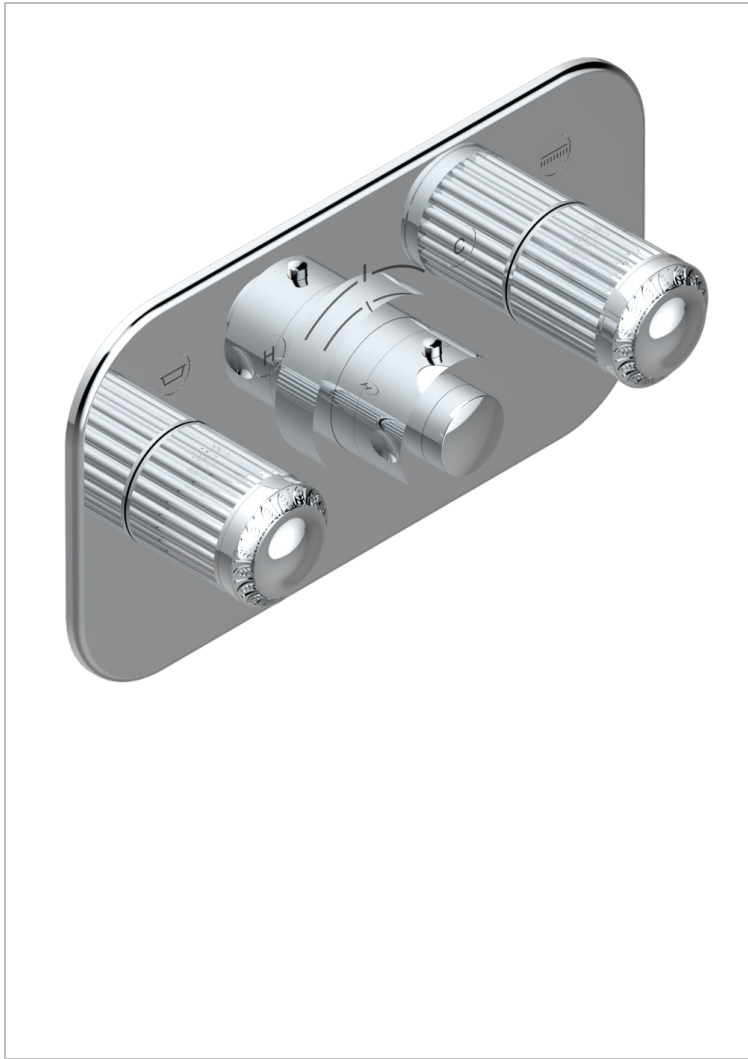

Trim for thermostatic mixer with 2 valves item to be installed horizontal . to adapt on 5 401AHC or 5 401AHM

CHARACTERISTIC

- Malmaison metal
- Trim for thermostatic mixer with 2 valves item to be installed horizontal . to adapt on 5 401AHC or 5 401AHM

RELATED SKU'S

- Ref. G00-5401AHC 3/4" THG thermostat, 60 l/mn with two valves with wax cartridge delivered with a built-in box, without trim - to be installed horizontal (for installation with cross handle)
- Ref. G00-5401AHM 3/4" THG thermostat, 60 l/mn with two valves with wax cartridge delivered with a built-in box, without trim - to be installed horizontal (for installation with lever handle)

AVAILABLE FINITIONS

- Antique nickel - H28
- Lacquered antique silver (coated) - H03
- Lacquered light bronze - D01
- Matt chrome - C02
- Matt gold - F07
- Matt nickel (color finish) - C01

- Polished chrome (color finish) - A02
- Polished chrome / Polished gold (color finish) - G02
- Polished gold (color finish) - F01
- Polished nickel - B01
- Soft gold - F30
- Soft matt gold - F31

- Varnished matt antique red copper (color finish) - H07