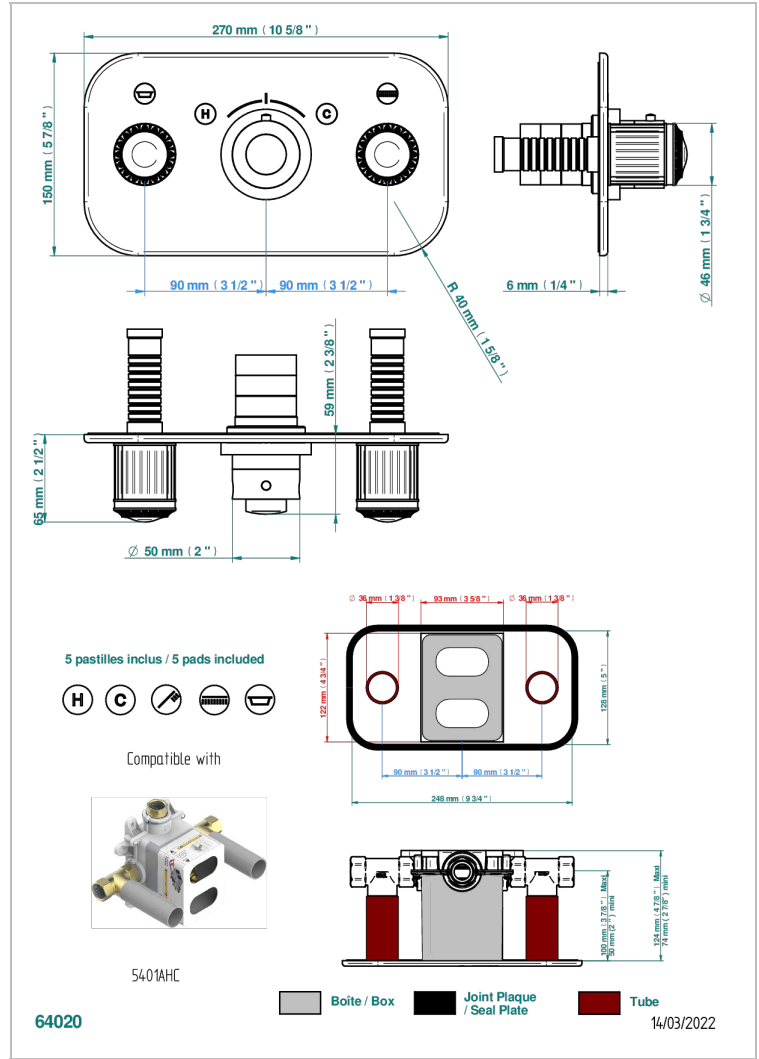

Trim for thermostatic mixer with 2 valves item to be installed horizontal . to adapt on 5 401AHC or 5 401AHM

CHARACTERISTIC

- Malmaison metal
- Trim for thermostatic mixer with 2 valves item to be installed horizontal . to adapt on 5 401AHC or 5 401AHM

RELATED SKU'S

- Ref. G00-5401AHC 3/4" THG thermostat, 60 l/mn with two valves with wax cartridge delivered with a built-in box, without trim - to be installed horizontal (for installation with cross handle)
- Ref. G00-5401AHM 3/4" THG thermostat, 60 l/mn with two valves with wax cartridge delivered with a built-in box, without trim - to be installed horizontal (for installation with lever handle)

- Varnished matt antique red copper (color finish) - H07