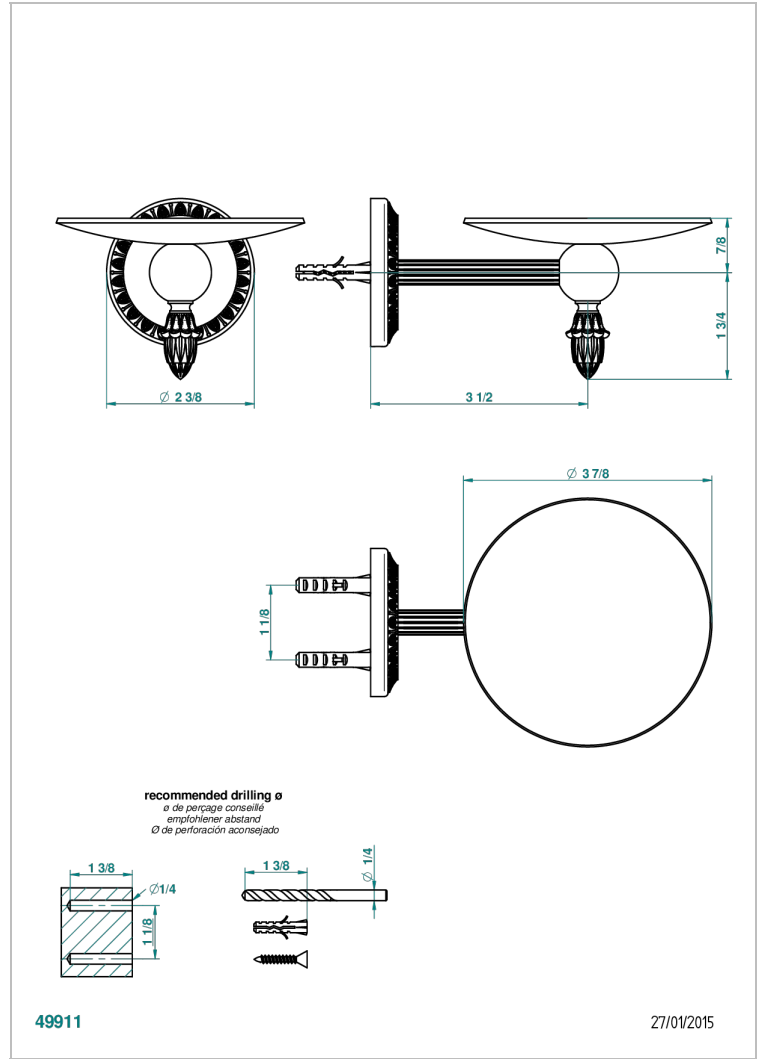

MALMAISON METAL

U93-546

Soap dish, wall mounted, 4" diameter

THG[®]
PARIS

CHARACTERISTIC

- Malmaison metal
- Soap dish, wall mounted, 4" diameter

AVAILABLE FINITIONS

Chrome polished - A02
Chrome polished / gold polished - G02
Copper antique matt, coated - H07
Gold mat - F07
Gold polished - F01
Light coated bronze - D01

Matt chrome (American satin) - C02
Matt nickel (American satin) - C01
Nickel antique / Sovereign - H28
Nickel polished - B01
Silver polished, antique - H03
Soft gold - F30

Soft matt gold - F31