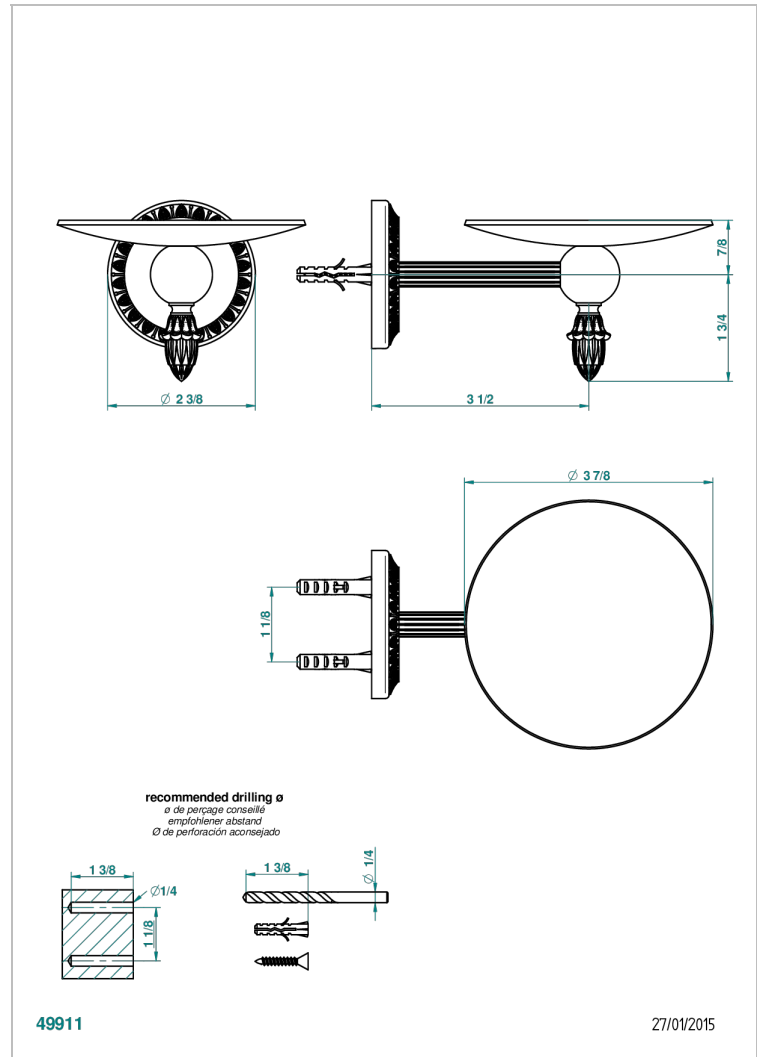

MALMAISON PORTORO

U95-546

Soap dish, wall mounted, 4" diameter

THG[®]
PARIS

CHARACTERISTIC

- Malmaison Portoro
- Soap dish, wall mounted, 4" diameter

AVAILABLE FINITIONS

Chrome polished - A02
Chrome polished / gold polished - G02
Copper antique matt, coated - H07
Gold mat - F07
Gold polished - F01
Light coated bronze - D01

Matt chrome (American satin) - C02
Matt nickel (American satin) - C01
Nickel antique / Sovereign - H28
Nickel polished - B01
Silver polished, antique - H03
Soft gold - F30

Soft matt gold - F31