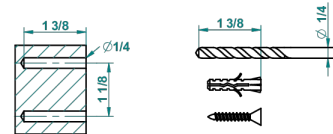

WEST COAST CROSS HANDLES, WITH GUILLOCHE DECOR

U9C-4720C

Metal toilet brush holder with brush with cover wall mounted

61314

06/12/2016

CHARACTERISTIC

- West coast cross handles, with Guilloché decor
- Metal toilet brush holder with brush with cover wall mounted

AVAILABLE FINITIONS

Blush PVD - H62
Brass color PVD - H49
Brown bronze color PVD - F33
Chrome polished - A02
Copper antique matt, coated - H07
Gold color PVD - H52

Gold mat - F07
Gold polished - F01
Graphite PVD - H64
Light coated bronze - D01
Matt Umber PVD - H67
Matt blush PVD - H60

Matt brass color PVD - H50
Matt brown bronze color PVD - F34
Matt chrome (American satin) - C02
Matt gold color PVD - H53
Matt graphite PVD - H65
Matt nickel (American satin) - C01

Matt nickel color PVD - H56
Nickel antique / Sovereign - H28
Nickel color PVD - H55
Nickel polished - B01
Polished chrome with gold inlay - GA1
Silver polished, antique - H03

Soft gold - F30
Soft matt gold - F31
Umber PVD - H66