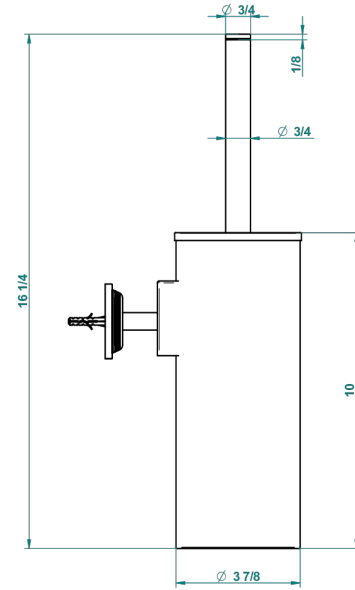

WEST COAST CROSS HANDLES, WITH GUILLOCHE DECOR

U9C-4720C

Metal toilet brush holder with brush with cover wall mounted

61314

06/12/2016

CHARACTERISTIC

- West coast cross handles, with Guilloché decor
- Metal toilet brush holder with brush with cover wall mounted

AVAILABLE FINITIONS

Blush PVD - H62
Brass color PVD - H49
Brown bronze color PVD - F33
Chrome polished - A02
Copper antique matt, coated - H07
Gold color PVD - H52

Gold mat - F07
Gold polished - F01
Graphite PVD - H64
Light coated bronze - D01
Matt Umber PVD - H67
Matt blush PVD - H60

Matt brass color PVD - H50
Matt brown bronze color PVD - F34
Matt chrome (American satin) - C02
Matt gold color PVD - H53
Matt graphite PVD - H65
Matt nickel (American satin) - C01

Matt nickel color PVD - H56
Nickel antique / Sovereign - H28
Nickel color PVD - H55
Nickel polished - B01
Polished chrome with gold inlay - GA1
Silver polished, antique - H03

Soft gold - F30
Soft matt gold - F31
Umber PVD - H66