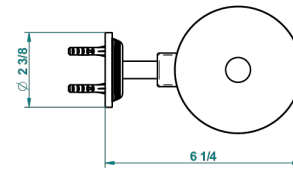

WEST COAST CROSS HANDLES, WITH GUILLOCHE DECOR

U9C-4720C

Metal toilet brush holder with brush with cover wall mounted

61314

06/12/2016

CHARACTERISTIC

- West coast cross handles, with Guilloché decor
- Metal toilet brush holder with brush with cover wall mounted

AVAILABLE FINITIONS

Blush PVD - H62
Brass color PVD - H49
Brown bronze color PVD - F33
Chrome polished - A02
Copper antique matt, coated - H07
Gold color PVD - H52

Gold mat - F07
Gold polished - F01
Graphite PVD - H64
Light coated bronze - D01
Matt Umber PVD - H67
Matt blush PVD - H60

Matt brass color PVD - H50
Matt brown bronze color PVD - F34
Matt chrome (American satin) - C02
Matt gold color PVD - H53
Matt graphite PVD - H65
Matt nickel (American satin) - C01

Matt nickel color PVD - H56
Nickel antique / Sovereign - H28
Nickel color PVD - H55
Nickel polished - B01
Polished chrome with gold inlay - GA1
Silver polished, antique - H03

Soft gold - F30
Soft matt gold - F31
Umber PVD - H66