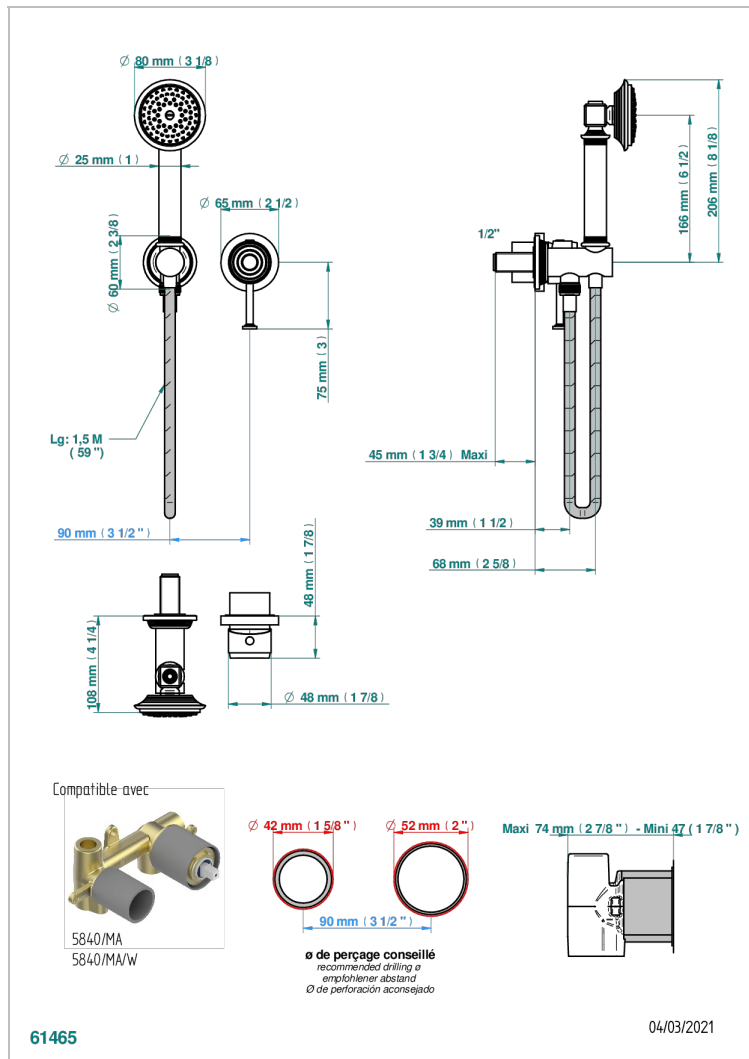

# WEST COAST CROSS HANDLES, WITH GUILLOCHE DECOR

U9C-6561B

Trim only for wall mixer with complete handshower on hook

## CHARACTERISTIC

- West coast cross handles, with Guilloché decor
- Trim only for wall mixer with complete handshower on hook

## RELATED SKU'S

- Ref. G00-5840/MA Rough parts for concealed wall-mounted mixer with 1/2" outlet