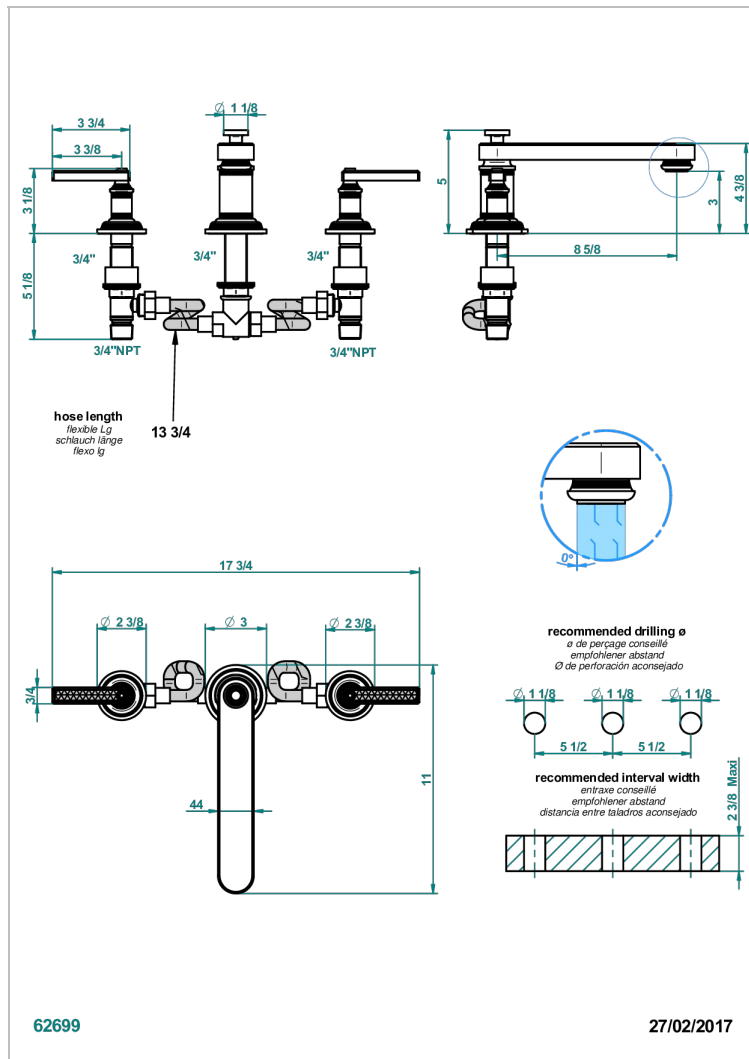

# WEST COAST LEVER HANDLES, WITH GUILLOCHE DECOR

U9D-25SGBUS

Roman tub set, low spout with 3/4" valves

## CHARACTERISTIC

- West coast lever handles, with Guilloché decor
- Roman tub set, low spout with 3/4" valves