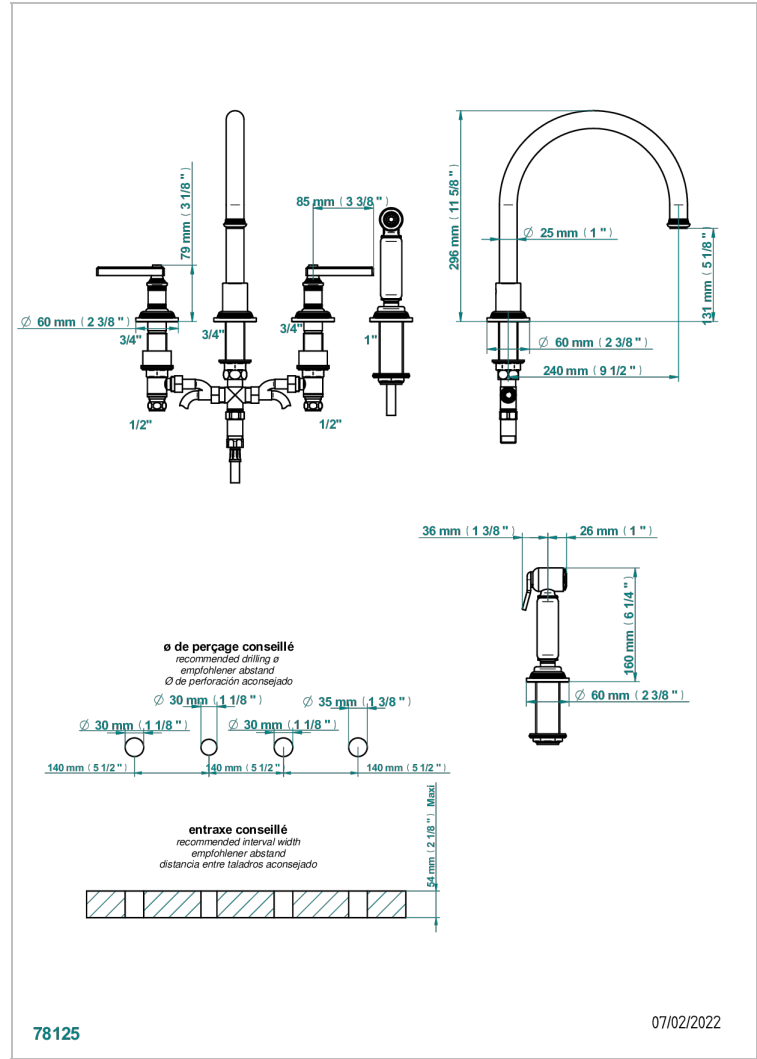

WEST COAST LEVER HANDLES, WITH GUILLOCHE DECOR

U9D-4211/US

Three hole kitchen faucet with side spray

CHARACTERISTIC

- West coast lever handles, with Guilloché decor
- Three hole kitchen faucet with side spray