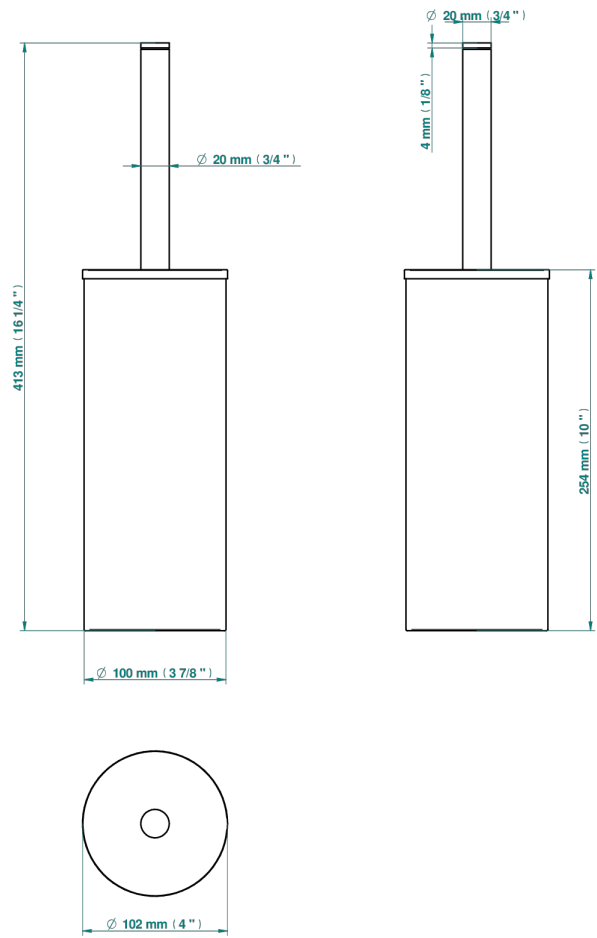

WEST COAST LEVER HANDLES, WITH GUILLOCHE DECOR

U9D-4700C

THG[®]
PARIS

Metal toilet brush holder with brush with cover floor mounted

58032

19/02/2020

CHARACTERISTIC

- West coast lever handles, with Guilloché decor
- Metal toilet brush holder with brush with cover floor mounted