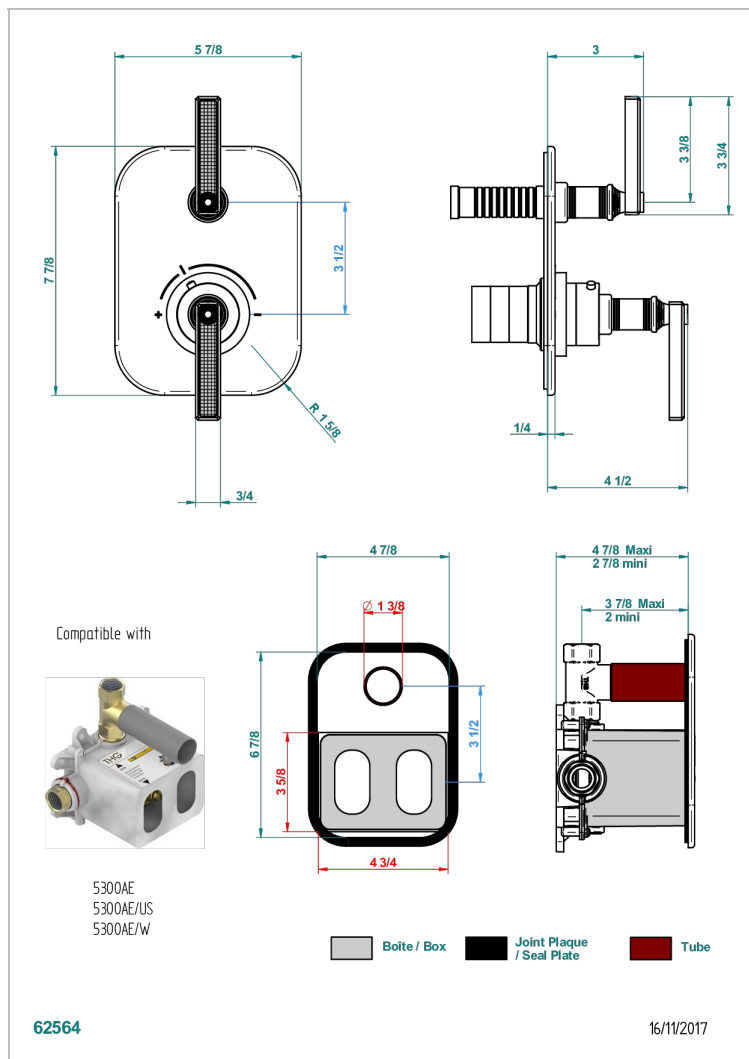

# WEST COAST LEVER HANDLES, WITH GUILLOCHE DECOR

U9D-5300BE

Trim for THG thermostat 1 volume control, rough part supplied with fixing box ref.5 300AE/US

## CHARACTERISTIC

- Built-in thermostatic cover for 5300AE - 5300AE/W - 5300AE/US with 1 no. 3/4" output
- Requires concealed thermostat réf 5300AE - 5300AE/W - 5300AE/US
- For shower 1 function
- Temperature control knob with security stop at 38°C
- Solid brass plate and knob
- ASME : ASME A112.18.1-2011/CSA B125.1-11
- DVGW : DW-6512CQ0608

## RELATED SKU'S

- Ref. G00-5300AE/US 3/4" THG thermostat, 60 l/mn with wax cartridge, with valve delivered, with a built-in box, no trim
- Ref. G00-5100G Reinforced stop ring for THG thermostatic with fixing set