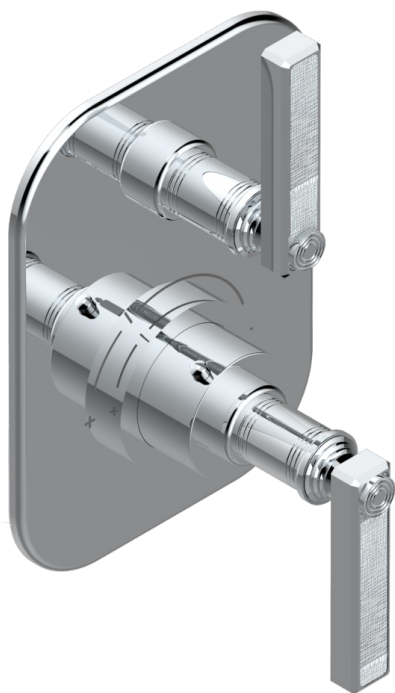

# WEST COAST LEVER HANDLES, WITH GUILLOCHE DECOR

U9D-5300BE

Trim for THG thermostat 1 volume control, rough part supplied with fixing box ref.5 300AE/US

## CHARACTERISTIC

- Built-in thermostatic cover for 5300AE - 5300AE/W - 5300AE/US with 1 no. 3/4" output
- Requires concealed thermostat réf 5300AE - 5300AE/W - 5300AE/US
- For shower 1 function
- Temperature control knob with security stop at 38°C
- Solid brass plate and knob
- ASME : ASME A112.18.1-2011/CSA B125.1-11
- DVGW : DW-6512CQ0608

## RELATED SKU'S

- Ref. G00-5300AE/US 3/4" THG thermostat, 60 l/mn with wax cartridge, with valve delivered, with a built-in box, no trim
- Ref. G00-5100G Reinforced stop ring for THG thermostatic with fixing set