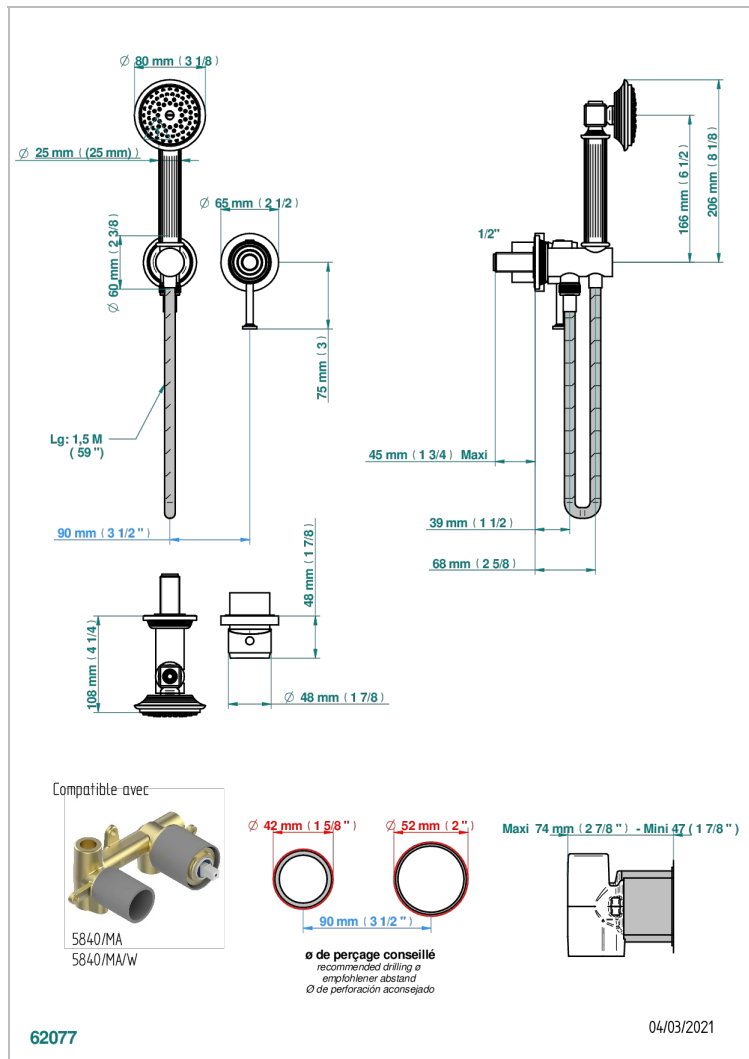

# GRAND CENTRAL WITH METAL CROSS HANDLES

U9K-6561B

Trim only for wall mixer with complete handshower on hook

## CHARACTERISTIC

- Grand central with metal cross handles
- Trim only for wall mixer with complete handshower on hook

## RELATED SKU'S

- Ref. G00-5840/MA Rough parts for concealed wall-mounted mixer with 1/2" outlet