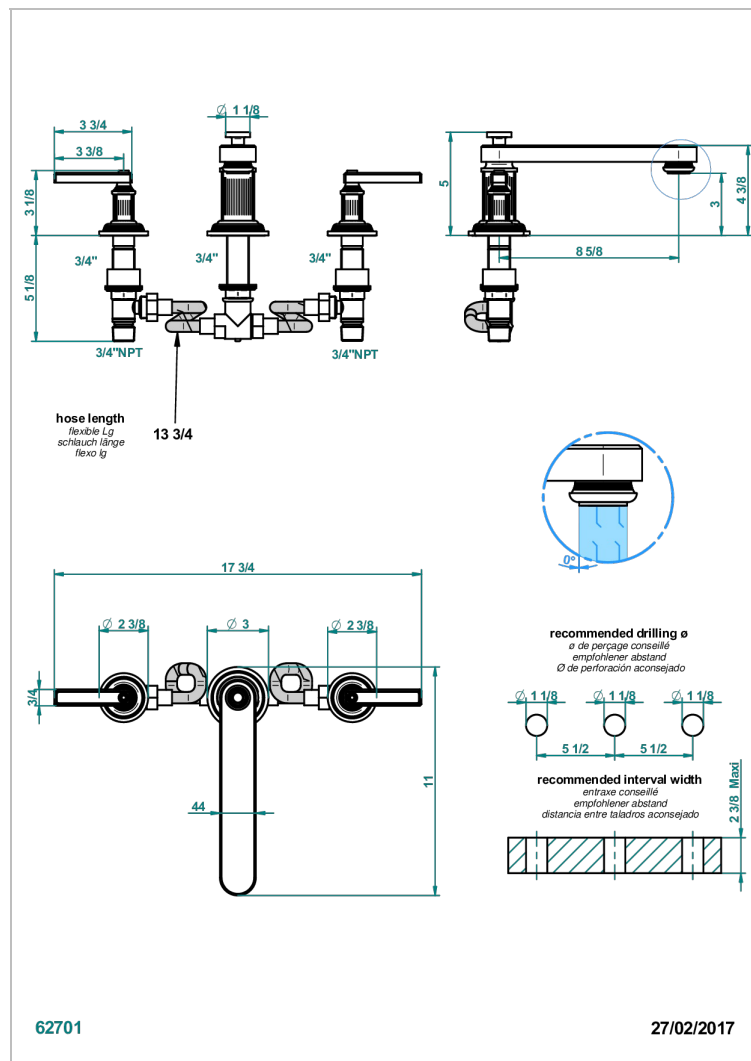

# GRAND CENTRAL WITH METAL LEVER HANDLES

U9L-25SGBUS

Roman tub set, low spout with 3/4" valves

## CHARACTERISTIC

- Grand central with metal lever handles
- Roman tub set, low spout with 3/4" valves