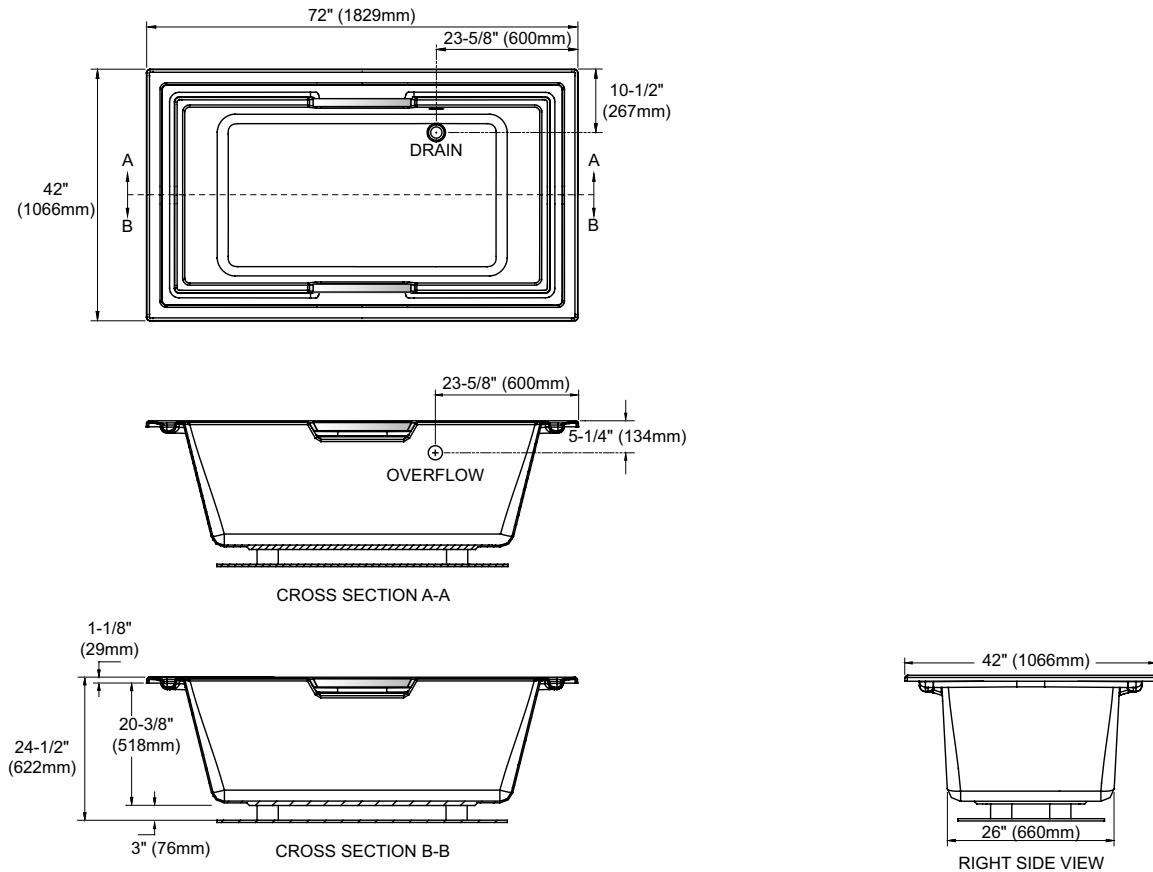

ABY930N

Lloyd® 6' Soaker Bathtub

SPECIFICATIONS

- Size 72" L x 42" W
- Depth 21"
- Water Depth 14.6"
- Warranty 1 Year Limited Warranty on acrylic tub
  1 Year Limited Warranty on components and parts
- Material Cast Acrylic
- Shipping Weight 140 lbs.
- Shipping Dimensions 74" L x 44" W x 27" H
- Gallons 94 to overflow

INSTALLATION NOTES

Floor support under bath must provide a minimum of 75 lbs/square foot (366 kg/square meter) loading.

TOTO®

These dimensions and specifications are subject to change without notice