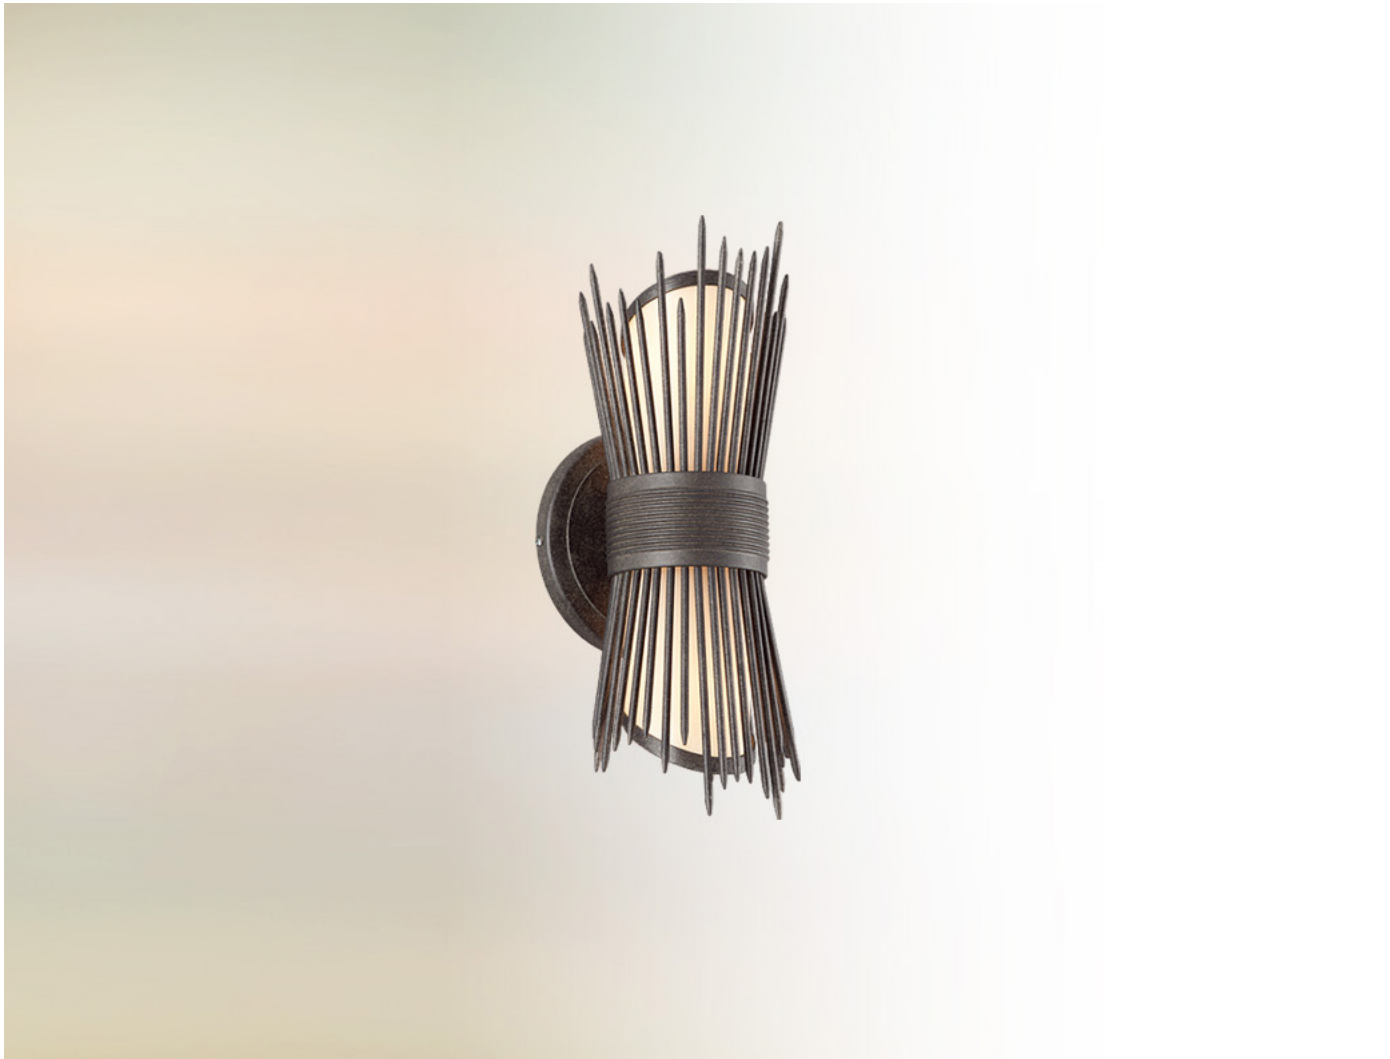

## B4271

### EXTERIOR WALL SCONCE <S>

Hand-crafted Aluminum

Provence Glass

French Iron Finish

5.5"W 14"H 5"P 7"TCD

Backplate: 5.5"W 0.75"D

2-60W Med Base

P = Projection