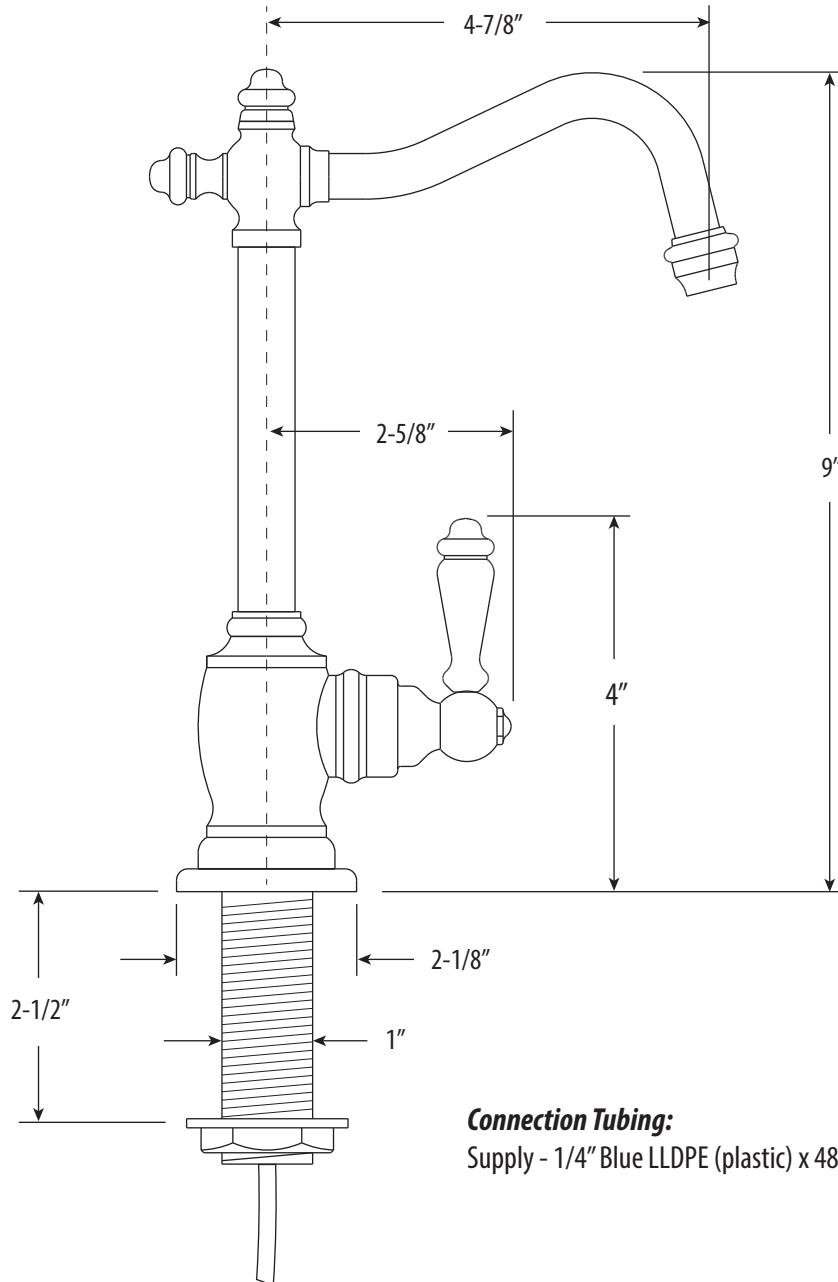

ANNAPOLIS COLD ONLY FILTRATION FAUCET / LEVER HANDLE

1100C

- MAX COUNTER THICKNESS 2-1/2"
- INSTALL HOLE SIZE ADAPTABLE UP TO 1-3/8"

DIMENSIONS MAY VARY AND ARE SUBJECT TO CHANGE. NO RESPONSIBILITY IS ASSUMED FOR USE OF SUPERCEDED OR VOIDED DATA