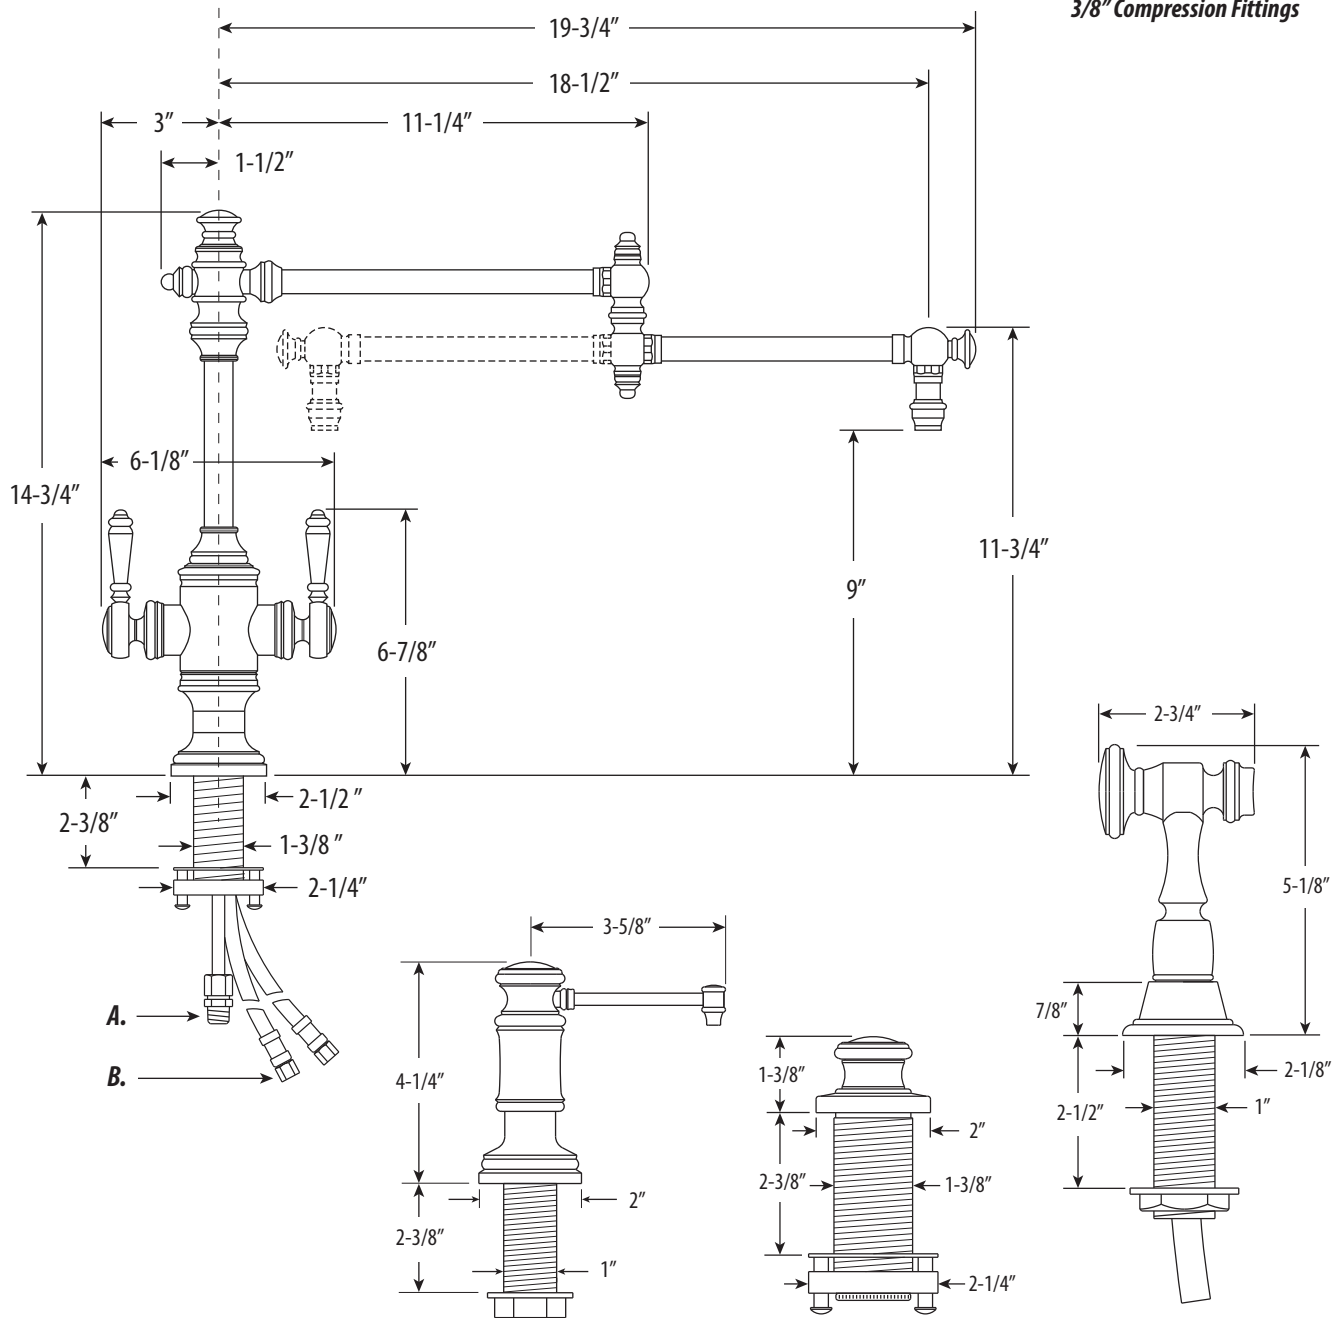

TOWSON TWO HANDLE KITCHEN FAUCET / 18" SPOUT / 3PC. SUITE

8010-18-3

- MAX COUNTER THICKNESS 2-3/8"
- MINIMUM INSTALL HOLE SIZE 1-1/2"

- A. Side Spray Connection with 1/4" NPT Pipe Fitting
- B. Supply Hoses - 20" Long with 3/8" Compression Fittings

DIMENSIONS MAY VARY AND ARE SUBJECT TO CHANGE. NO RESPONSIBILITY IS ASSUMED FOR USE OF SUPERCEDED OR VOIDED DATA