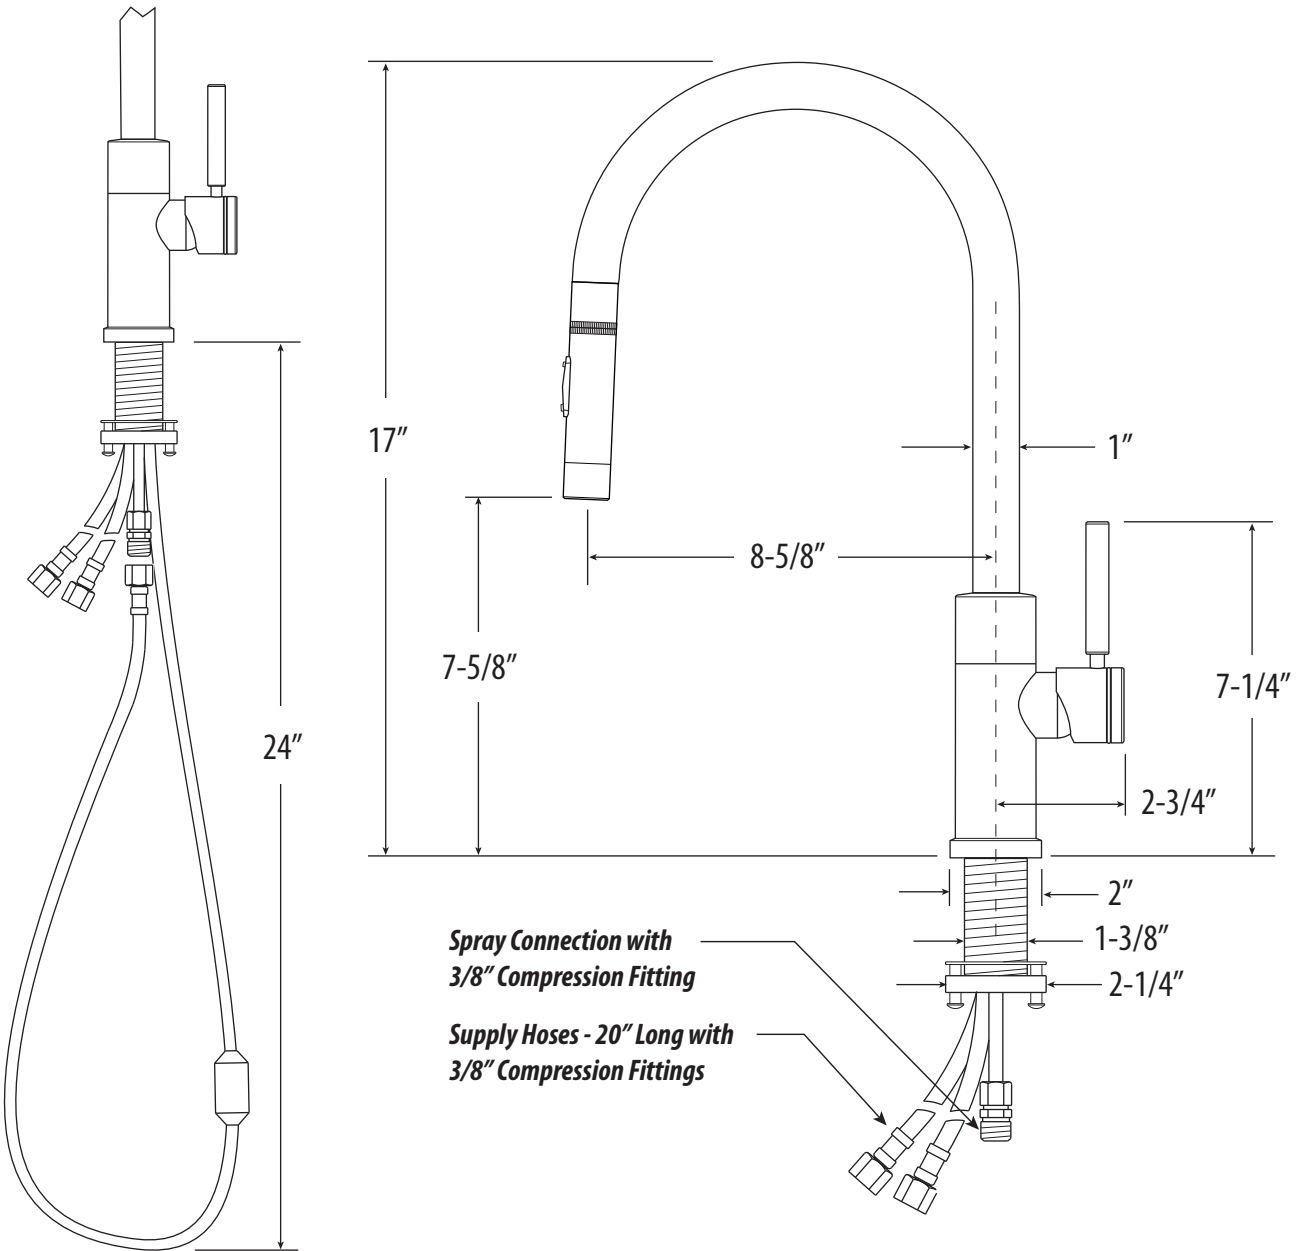

MODERN PLP PULLDOWN FAUCET / TOGGLE SPRAYER

9450

- Max Counter Thickness 2-3/8"
- Minimum Install Hole Size 1-1/2"

DIMENSIONS MAY VARY AND ARE SUBJECT TO CHANGE. NO RESPONSIBILITY IS ASSUMED FOR USE OF SUPERCEDED OR VOIDED DATA