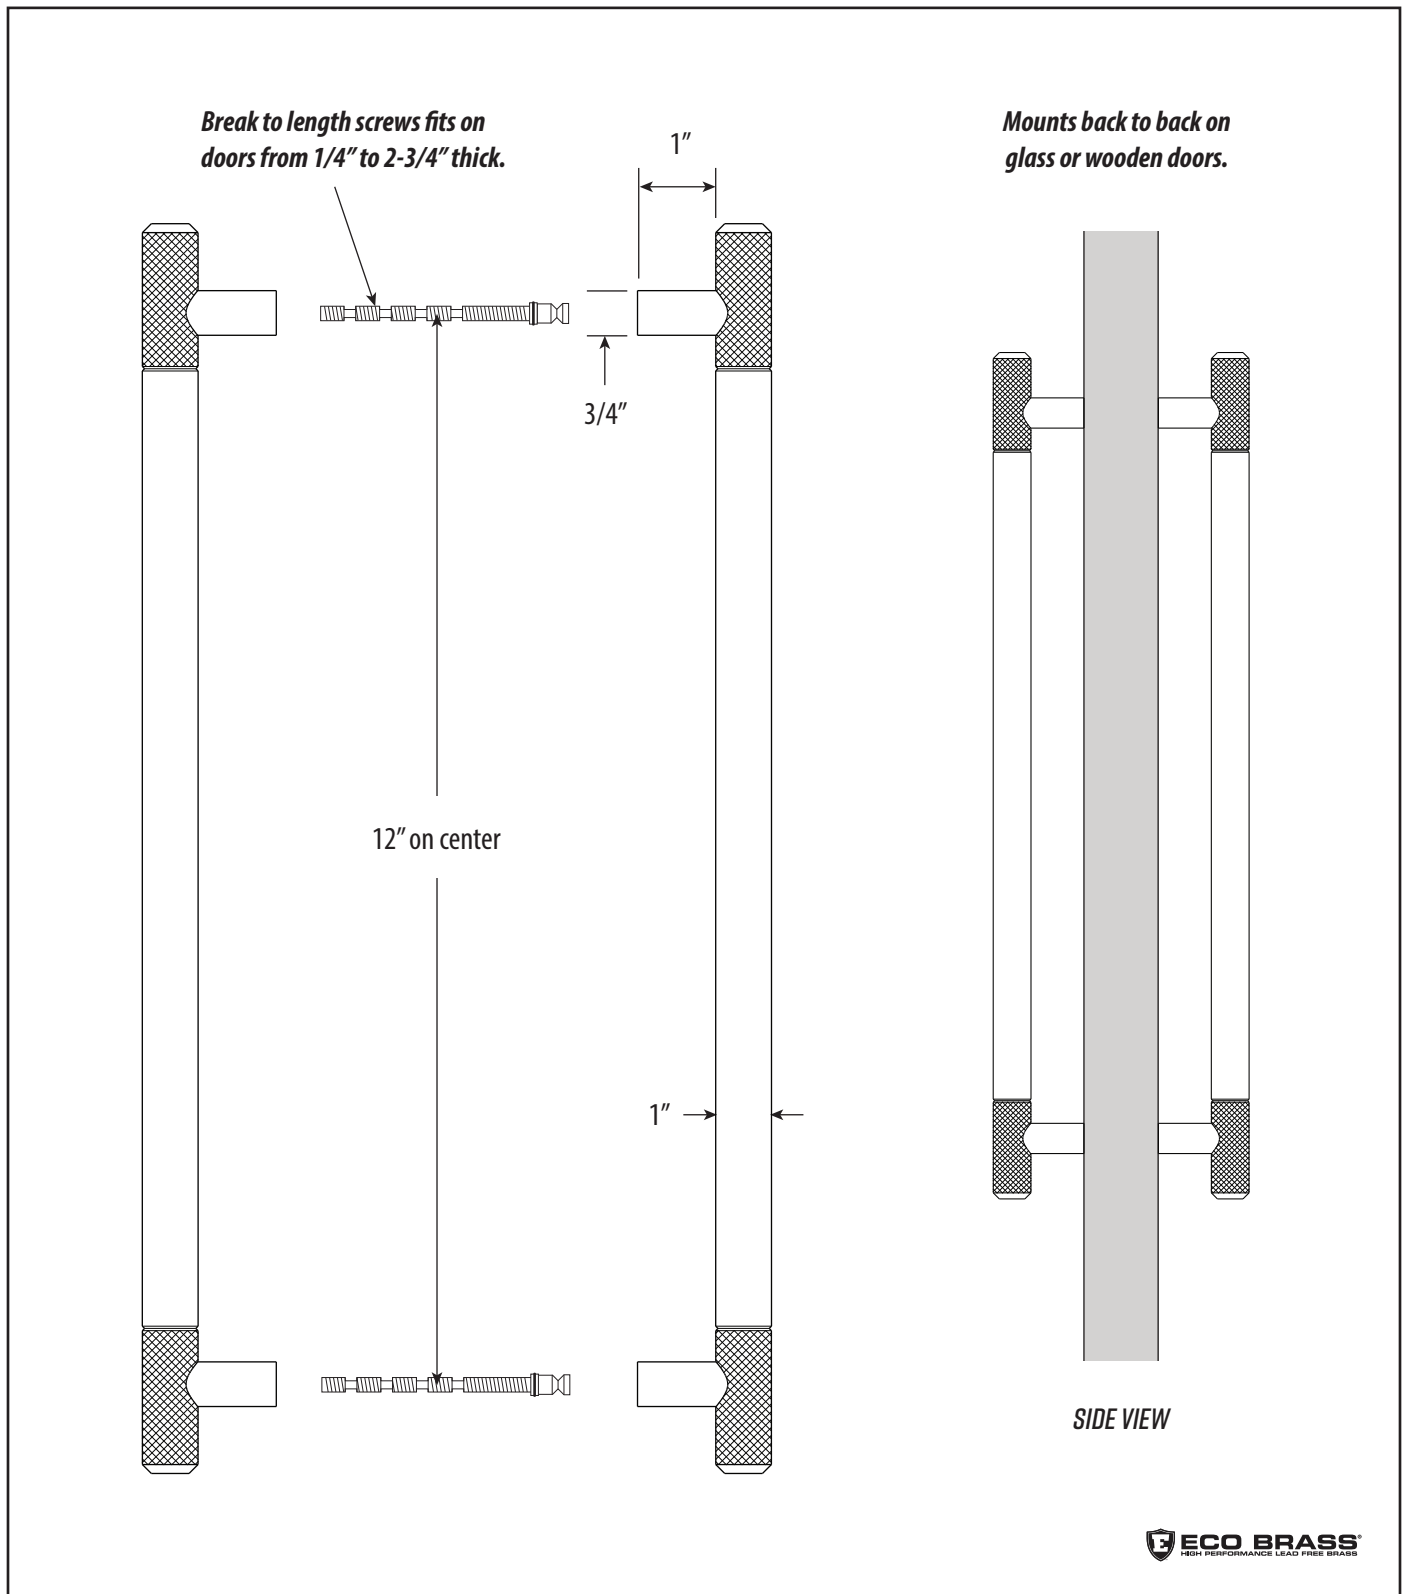

MODERN INDUSTRIAL 12" DOOR PULLS / 2 PULLS BACK TO BACK

HMP-1201B

DIMENSIONS MAY VARY AND ARE SUBJECT TO CHANGE. NO RESPONSIBILITY IS ASSUMED FOR USE OF SUPERCEDED OR VOIDED DATA