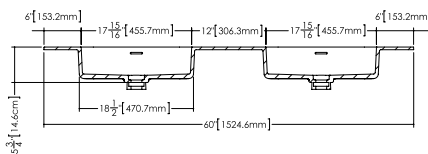

### Lavatory **VDCOXS 60**

inch 60 1/8 x 22 1/16 x 7/16 mm 1527 x 561 x 11

Top view

Front view

Profile view

WETSTYLE cannot be held responsible for any technical errors and reserves the right to make revisions without notice.