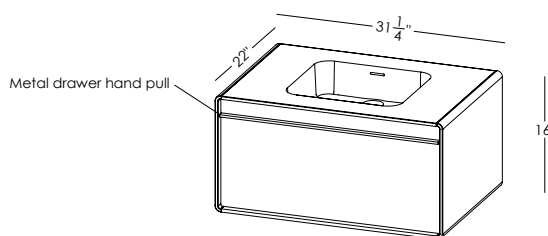

Finishes and colors

- oak - natural/wenge/white/black/stone harbour grey coffee bean/smoked
- walnut - natural/natural no calico/chocolate
- matte lacquer - white/black/stone harbour grey
- premium - mozambique/torrified eucalyptus
- stainless steel - brushed/satin brass/matte black

Drawer configuration

Horseshoe

Integrated countertop possibility sold separately

VDCOXS 30

WETSTYLE cannot be held responsible for any technical errors and reserves the right to make revisions without notice.

Approximate measurement. The manufacturer accept 1/4" (6.35mm) variance.

www.WETSTYLE.COM - Montreal - Canada
Tel. 1 888.536.9001 - service@wetstyle.com

WET
STYLE