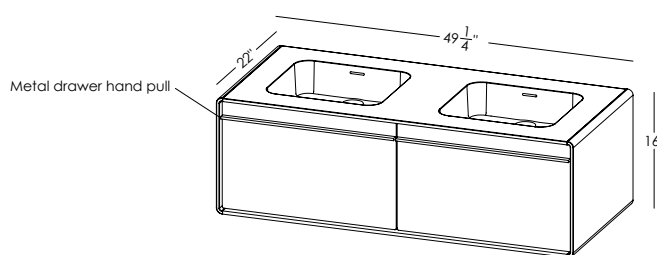

Finishes and colors

- oak - natural/wenge/white/black/stone harbour grey coffee bean/smoked
- walnut - natural/natural no calico/chocolate
- matte lacquer - white/black/stone harbour grey
- premium - mozambique/torried eucalyptus
- stainless steel - brushed/satin brass/matte black

Drawers configuration

LEFT

Horseshoe

RIGHT

Horseshoe

Integrated countertop possibility sold separately

VDCOXS 48

WETSTYLE cannot be held responsible for any technical errors and reserves the right to make revisions without notice.

Approximate measurement. The manufacturer accept 1/4" (6.35mm) variance.

www.WETSTYLE.COM - Montreal - Canada
Tel. 1 888.536.9001 - service@wetstyle.com

WET
STYLE