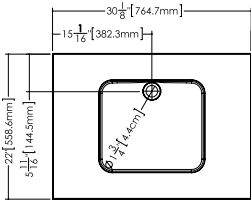

## Vanity **DCO 24WM** – Wall-mount – 1 Drawer – 24" length

inch 22 depth x 25 1/4 length x 17 height mm 559 x 641 x 432

Déco

Compatible integrated countertop for **DCO 30WM** vanity

Lavatory **VDCOXS 30**

inch 30 1/8 x 22 1/16 x 7/16 mm 765 x 561 x 11

Top view

Front view

Profile view

WETSTYLE cannot be held responsible for any technical errors and reserves the right to make revisions without notice.  
Approximate measurement. The manufacturer accept 1/4" (6.35mm) variance.