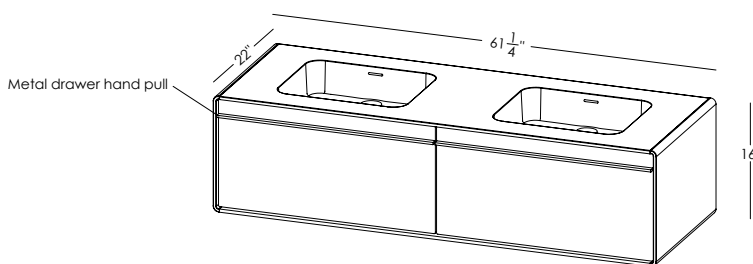

Finishes and colors

- oak - natural/wenge/white/black/stone harbour grey coffee bean/smoked
- walnut - natural/natural no calico/chocolate
- matte lacquer - white/black/stone harbour grey
- premium - mozambique/torried eucalyptus
- stainless steel - brushed/satin brass/matte black

Drawers configuration

Integrated countertop possibility sold separately

WETSTYLE cannot be held responsible for any technical errors and reserves the right to make revisions without notice.
Approximate measurement. The manufacturer accept 1/4" (6.35mm) variance.

www.WETSTYLE.COM - Montreal - Canada
Tel. 1 888.536.9001 - service@wetstyle.com