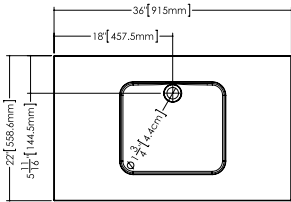

Déco

Compatible integrated countertop for **DCO 36WM** vanity

Lavatory **VDCOXS 36**

inch 36 1/8 x 22 1/16 x 7/16 mm 917 x 561 x 11

Top view

Front view

Profile view

WETSTYLE cannot be held responsible for any technical errors and reserves the right to make revisions without notice.  
Approximate measurement. The manufacturer accept 1/4" (6.35mm) variance.