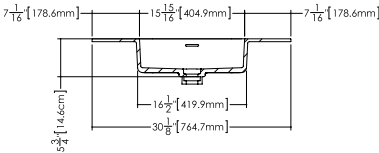

Déco

Compatible integrated countertop for **DCO 30WM** vanity

Lavatory **VDCOXS 30**

inch 30 1/8 x 22 1/16 x 7/16 mm 765 x 561 x 11

Top view

Front view

Profile view

WETSTYLE cannot be held responsible for any technical errors and reserves the right to make revisions without notice.  
Approximate measurement. The manufacturer accept 1/4" (6.35mm) variance.