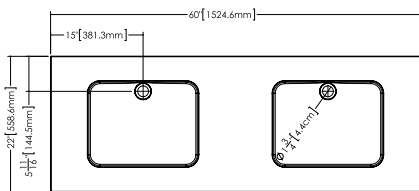

### Lavatory **VDCOXS 60**

inch 60 1/8 x 22 1/16 x 7/16 mm 1527 x 561 x 11

Top view

Front view

Profile view

WETSTYLE cannot be held responsible for any technical errors and reserves the right to make revisions without notice.