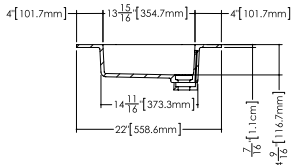

Déco

Compatible integrated countertop for **DCO 36WM** vanity

Lavatory **VDCOXS 36**

inch 36 1/8 x 22 1/16 x 7/16 mm 917 x 561 x 11

Top view

Front view

Profile view

WETSTYLE cannot be held responsible for any technical errors and reserves the right to make revisions without notice.  
Approximate measurement. The manufacturer accept 1/4" (6.35mm) variance.