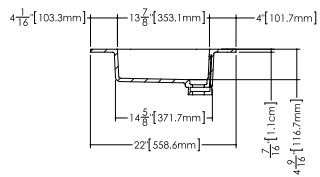

Déco

Compatible integrated countertop for **DCO 48WM** vanity

Lavatory **VDCOXS 48**

inch 48 1/8 x 22 1/16 x 7/16 mm 1222 x 561 x 11

Top view

Front view

Profile view

WETSTYLE cannot be held responsible for any technical errors and reserves the right to make revisions without notice.  
Approximate measurement. The manufacturer accept 1/4" (6.35mm) variance.