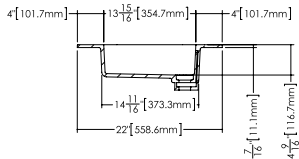

Déco

Compatible integrated countertop for **DCO 30WM** vanity

Lavatory **VDCOXS 30**

inch 30 1/8 x 22 1/16 x 7/16 mm 765 x 561 x 11

Top view

Front view

Profile view

WETSTYLE cannot be held responsible for any technical errors and reserves the right to make revisions without notice.  
Approximate measurement. The manufacturer accept 1/4" (6.35mm) variance.