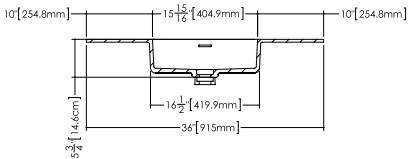

Déco

Compatible integrated countertop for **DCO 36WM** vanity

Lavatory **VDCOXS 36**

inch 36 1/8 x 22 1/16 x 7/16 mm 917 x 561 x 11

Top view

Front view

Profile view

WETSTYLE cannot be held responsible for any technical errors and reserves the right to make revisions without notice.  
Approximate measurement. The manufacturer accept 1/4" (6.35mm) variance.