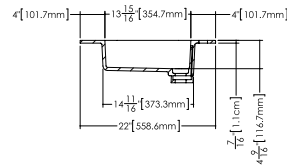

### Lavatory **VDCOXS 60**

inch 60 1/8 x 22 1/16 x 7/16 mm 1527 x 561 x 11

Top view

Front view

Profile view

WETSTYLE cannot be held responsible for any technical errors and reserves the right to make revisions without notice.