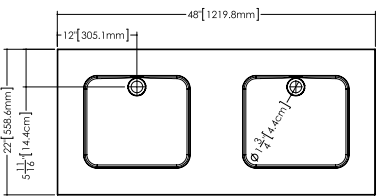

Déco

Compatible integrated countertop for **DCO 48WM** vanity

Lavatory **VDCOXS 48**

inch 48 1/8 x 22 1/16 x 7/16 mm 1222 x 561 x 11

Top view

Front view

Profile view

WETSTYLE cannot be held responsible for any technical errors and reserves the right to make revisions without notice.  
Approximate measurement. The manufacturer accept 1/4" (6.35mm) variance.