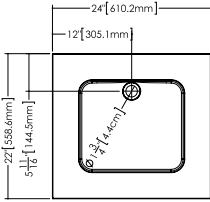

## Vanity **DCO 24WM** – Wall-mount – 1 Drawer – 24" length

inch 22 depth x 25 1/4 length x 17 height mm 559 x 641 x 432

Déco

Compatible integrated countertop for **DCO 24WM** vanity

Lavatory **VDCOXS 24**

inch 24 1/8 x 22 1/16 x 7/16 mm 612 x 561 x 11

Top view

Front view

Profile view

WETSTYLE cannot be held responsible for any technical errors and reserves the right to make revisions without notice.  
Approximate measurement. The manufacturer accept 1/4" (6.35mm) variance.