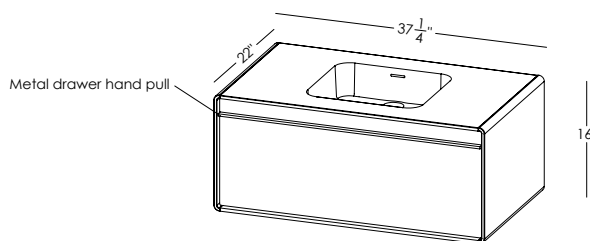

Finishes and colors

- oak - natural/wenge/white/black/stone harbour grey coffee bean/smoked
- walnut - natural/natural no calico/chocolate
- matte lacquer - white/black/stone harbour grey
- premium - mozambique/torried eucalyptus
- stainless steel - brushed/satin brass/matte black

Drawer configuration

Horseshoe

Integrated countertop possibility sold separately

VDCOXS 36

WETSTYLE cannot be held responsible for any technical errors and reserves the right to make revisions without notice.

Approximate measurement. The manufacturer accept 1/4" (6.35mm) variance.

www.WETSTYLE.COM - Montreal - Canada
Tel. 1 888.536.9001 - service@wetstyle.com

WET
STYLE