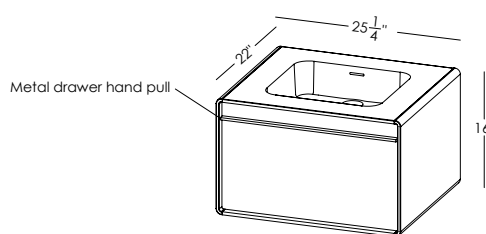

Finishes and colors

- oak - natural/wenge/white/black/stone harbour grey coffee bean/smoked
- walnut - natural/natural no calico/chocolate
- matte lacquer - white/black/stone harbour grey
- premium - mozambique/torried eucalyptus
- stainless steel - brushed/satin brass/matte black

Drawer configuration

Horseshoe

Integrated countertop possibility sold separately

VDCOXS 24

WETSTYLE cannot be held responsible for any technical errors and reserves the right to make revisions without notice.

Approximate measurement. The manufacturer accept 1/4" (6.35mm) variance.

www.WETSTYLE.COM - Montreal - Canada
Tel. 1 888.536.9001 - service@wetstyle.com

WET
STYLE