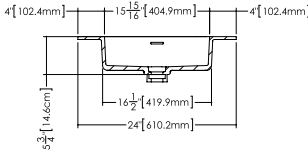

Déco

Compatible integrated countertop for **DCO 24WM** vanity

Lavatory **VDCOXS 24**

inch 24 1/8 x 22 1/16 x 7/16 mm 612 x 561 x 11

Top view

Front view

Profile view

WETSTYLE cannot be held responsible for any technical errors and reserves the right to make revisions without notice.  
Approximate measurement. The manufacturer accept 1/4" (6.35mm) variance.