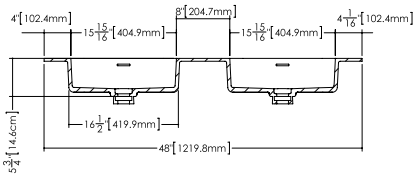

Déco

Compatible integrated countertop for **DCO 48WM** vanity

Lavatory **VDCOXS 48**

inch 48 1/8 x 22 1/16 x 7/16 mm 1222 x 561 x 11

Top view

Front view

Profile view

WETSTYLE cannot be held responsible for any technical errors and reserves the right to make revisions without notice.  
Approximate measurement. The manufacturer accept 1/4" (6.35mm) variance.