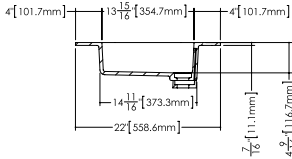

Déco

Compatible integrated countertop for **DCO 24WM** vanity

Lavatory **VDCOXS 24**

inch 24 1/8 x 22 1/16 x 7/16 mm 612 x 561 x 11

Top view

Front view

Profile view

WETSTYLE cannot be held responsible for any technical errors and reserves the right to make revisions without notice.  
Approximate measurement. The manufacturer accept 1/4" (6.35mm) variance.