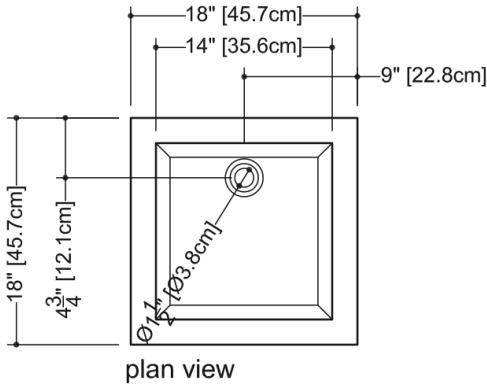

Sinks

VCS 18

CUBE COLLECTION

Design Wetstyle Design Lab

FEATURES

Handcrafted in Montreal, Canada

Installation type: above-counter

Available with or without overflow

TECHNICAL DETAILS

- **Width:** 18"
- **Length:** 18"
- **Height:** 2"
- **Weight:** 25 lbs / 11 kg

VCS 18

WETSTYLE cannot be held responsible for any technical errors and reserves the right to make revisions without notice. Approximate measurement. The manufacturer accepts 1/4" (6.35mm) variance.