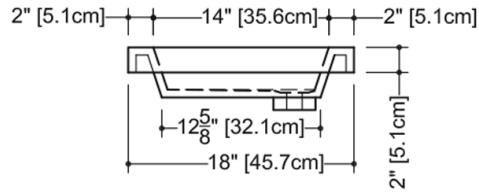

TECHNICAL DETAILS

- **Width:** 18"
- **Length:** 18"
- **Height:** 2"
- **Weight:** 25 lbs / 11 kg

VCS 18

WETSTYLE cannot be held responsible for any technical errors and reserves the right to make revisions without notice. Approximate measurement. The manufacturer accepts 1/4" (6.35mm) variance.