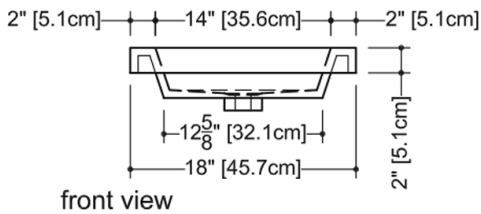

Overflow trim finish options: polished chrome, brushed nickel, matte black, satin brass or no metallic trim

Faucet hole options: 1 hole (for mono faucet), 3 holes (for widespread faucet) or no hole (for wall-mounted faucet)

TECHNICAL DETAILS

- **Width:** 18"
- **Length:** 18"
- **Height:** 2"
- **Weight:** 25 lbs / 11 kg

VCS 18

WETSTYLE cannot be held responsible for any technical errors and reserves the right to make revisions without notice. Approximate measurement. The manufacturer accepts 1/4" (6.35mm) variance.