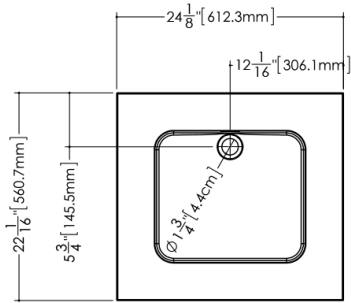

Faucet hole options: 1 hole (for mono faucet), 3 holes (for widespread faucet) or no hole (for wall-mounted faucet)

## TECHNICAL DETAILS

- **Width:** 22"
- **Length:** 24.13"
- **Height:** 2"
- **Weight:** 18 lbs / 8 kg

**Top View**

**Front View**

**Side View**

## VDCOS 24

WETSTYLE cannot be held responsible for any technical errors and reserves the right to make revisions without notice. Approximate measurement. The manufacturer accepts 1/4" (6.35mm) variance.