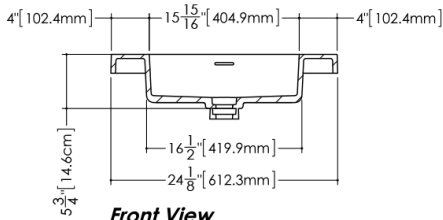

Faucet hole options: 1 hole (for mono faucet), 3 holes (for widespread faucet) or no hole (for wall-mounted faucet)

## TECHNICAL DETAILS

- **Width:** 22"
- **Length:** 24.13"
- **Height:** 2"
- **Weight:** 18 lbs / 8 kg

**Top View**

**Front View**

**Side View**

## VDCOS 24

WETSTYLE cannot be held responsible for any technical errors and reserves the right to make revisions without notice. Approximate measurement. The manufacturer accepts 1/4" (6.35mm) variance.