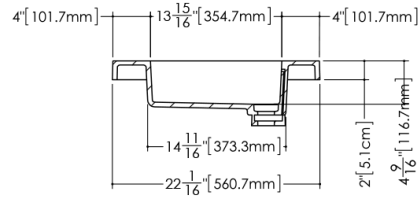

Faucet hole options: 1 hole (for mono faucet), 3 holes (for widespread faucet) or no hole (for wall-mounted faucet)

## TECHNICAL DETAILS

- **Width:** 22"
- **Length:** 24.13"
- **Height:** 2"
- **Weight:** 18 lbs / 8 kg

**Top View**

**Front View**

**Side View**

## VDCOS 24

WETSTYLE cannot be held responsible for any technical errors and reserves the right to make revisions without notice. Approximate measurement. The manufacturer accepts 1/4" (6.35mm) variance.