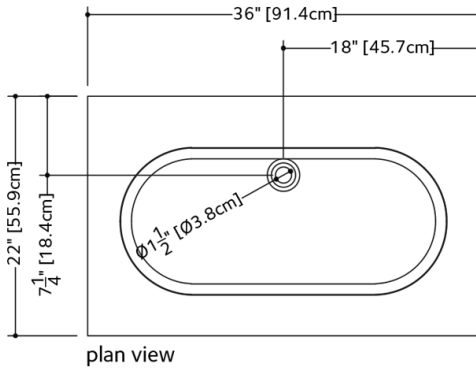

TECHNICAL DETAILS

- **Width:** 22"
- **Length:** 36"
- **Height:** 4"
- **Weight:** 34 lbs / 15 kg

VOV 36

WETSTYLE cannot be held responsible for any technical errors and reserves the right to make revisions without notice. Approximate measurement. The manufacturer accepts 1/4" (6.35mm) variance.