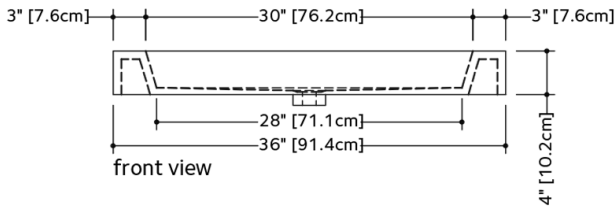

TECHNICAL DETAILS

- **Width:** 22"
- **Length:** 36"
- **Height:** 4"
- **Weight:** 34 lbs / 15 kg

VOV 36

WETSTYLE cannot be held responsible for any technical errors and reserves the right to make revisions without notice. Approximate measurement. The manufacturer accepts 1/4" (6.35mm) variance.