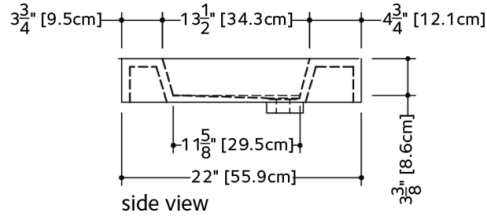

TECHNICAL DETAILS

- **Width:** 22"
- **Length:** 36"
- **Height:** 4"
- **Weight:** 34 lbs / 15 kg

VOV 36

WETSTYLE cannot be held responsible for any technical errors and reserves the right to make revisions without notice. Approximate measurement. The manufacturer accepts 1/4" (6.35mm) variance.