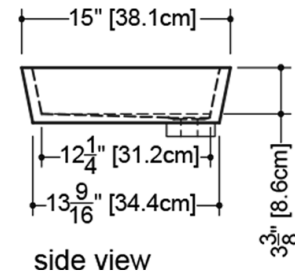

## TECHNICAL DETAILS

- **Width:** 15"
- **Length:** 48"
- **Height:** 4"
- **Weight:** 38 lbs / 17 kg

plan view

front view

side view

VOV 848U

WETSTYLE cannot be held responsible for any technical errors and reserves the right to make revisions without notice. Approximate measurement. The manufacturer accepts 1/4" (6.35mm) variance.