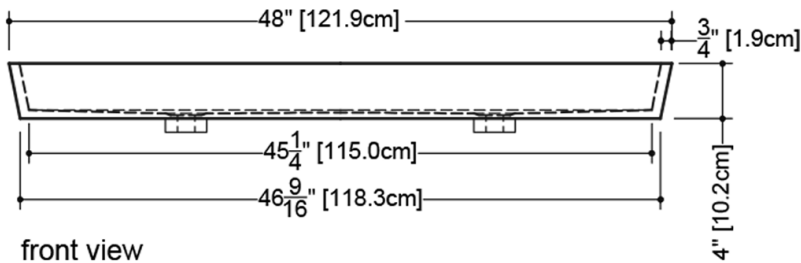

## TECHNICAL DETAILS

- **Width:** 15"
- **Length:** 48"
- **Height:** 4"
- **Weight:** 38 lbs / 17 kg

plan view

front view

side view

VOV 848U

WETSTYLE cannot be held responsible for any technical errors and reserves the right to make revisions without notice. Approximate measurement. The manufacturer accepts 1/4" (6.35mm) variance.