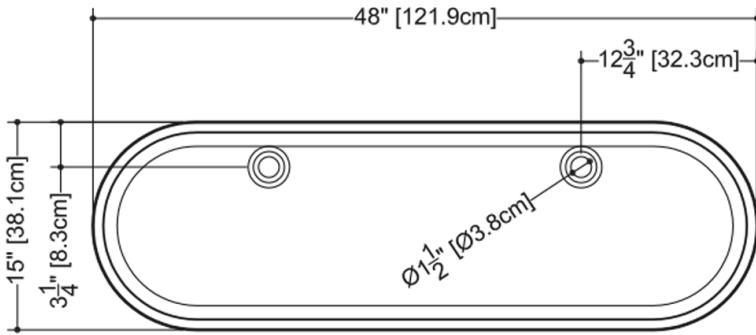

## FEATURES

Handcrafted in Montreal, Canada

Installation type: undermount

Available with or without overflow

Overflow trim finish options: polished chrome, brushed nickel, matte black, satin brass or no metallic trim

## TECHNICAL DETAILS

- **Width:** 15"
- **Length:** 48"
- **Height:** 4"
- **Weight:** 38 lbs / 17 kg

plan view

front view

side view

VOV 848U

WETSTYLE cannot be held responsible for any technical errors and reserves the right to make revisions without notice. Approximate measurement. The manufacturer accepts 1/4" (6.35mm) variance.