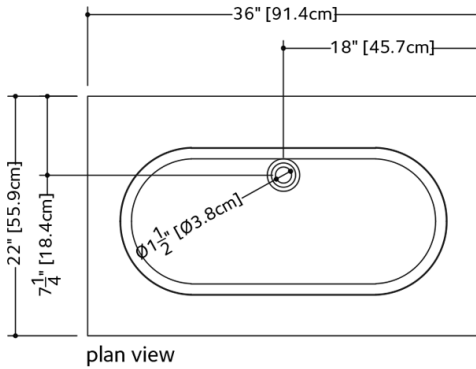

Faucet hole options: 1 hole (for mono faucet), 3 holes (for widespread faucet) or no hole (for wall-mounted faucet)

## TECHNICAL DETAILS

- **Width:** 22"
- **Length:** 36"
- **Height:** 2"
- **Weight:** 20 lbs / 9 kg

## VOVS 36

WETSTYLE cannot be held responsible for any technical errors and reserves the right to make revisions without notice. Approximate measurement. The manufacturer accepts 1/4" (6.35mm) variance.