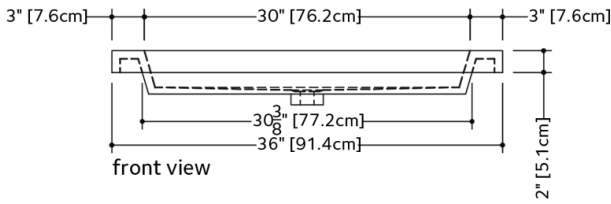

Faucet hole options: 1 hole (for mono faucet), 3 holes (for widespread faucet) or no hole (for wall-mounted faucet)

## TECHNICAL DETAILS

- **Width:** 22"
- **Length:** 36"
- **Height:** 2"
- **Weight:** 20 lbs / 9 kg