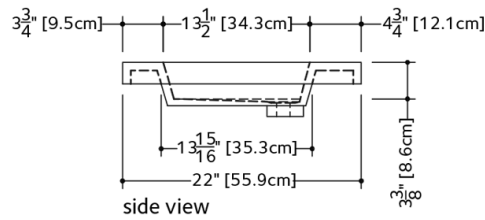

Faucet hole options: 1 hole (for mono faucet), 3 holes (for widespread faucet) or no hole (for wall-mounted faucet)

## TECHNICAL DETAILS

- **Width:** 22"
- **Length:** 36"
- **Height:** 2"
- **Weight:** 20 lbs / 9 kg