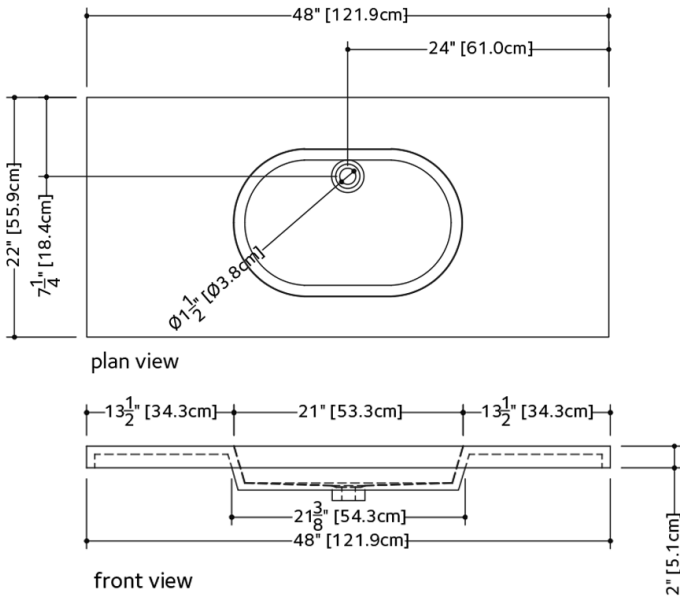

Faucet hole options: 1 hole (for mono faucet), 3 holes (for widespread faucet) or no hole (for wall-mounted faucet)

## TECHNICAL DETAILS

- **Width:** 22"
- **Length:** 48"
- **Height:** 2"
- **Weight:** 34 lbs / 15 kg

### VOVS 48C

WETSTYLE cannot be held responsible for any technical errors and reserves the right to make revisions without notice. Approximate measurement. The manufacturer accepts 1/4" (6.35mm) variance.