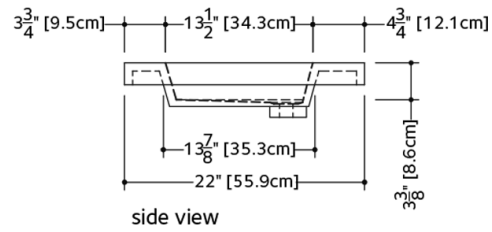

Faucet hole options: 1 hole (for mono faucet), 3 holes (for widespread faucet) or no hole (for wall-mounted faucet)

## TECHNICAL DETAILS

- **Width:** 22"
- **Length:** 48"
- **Height:** 2"
- **Weight:** 34 lbs / 15 kg