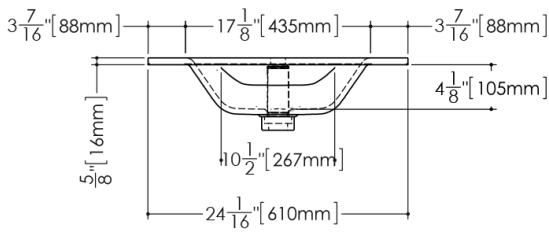

TECHNICAL DETAILS

- **Width:** 20"
- **Length:** 24"
- **Height:** 0.62"
- **Weight:** 16 lbs / 7 kg

plan view

perspective view

front view

side view

VELXS 24

WETSTYLE cannot be held responsible for any technical errors and reserves the right to make revisions without notice. Approximate measurement. The manufacturer accepts 1/4" (6.35mm) variance.