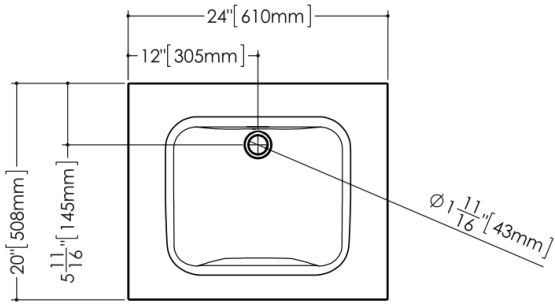

Sinks

VELXS 24

ELEMENT RAFFINÉ COLLECTION

Design Wetstyle Design Lab

FEATURES

Handcrafted in Montreal, Canada

Installation type: extra-slim recessed

Available with or without overflow

Overflow trim finish options: polished chrome, brushed nickel, matte black, satin brass or no metallic trim

Faucet hole options: 1 hole (for mono faucet), 3 holes (for widespread faucet) or no hole (for wall-mounted faucet)

TECHNICAL DETAILS

- **Width:** 20"
- **Length:** 24"
- **Height:** 0.62"
- **Weight:** 16 lbs / 7 kg

plan view

perspective view

front view

side view

VELXS 24

WETSTYLE cannot be held responsible for any technical errors and reserves the right to make revisions without notice. Approximate measurement. The manufacturer accepts 1/4" (6.35mm) variance.