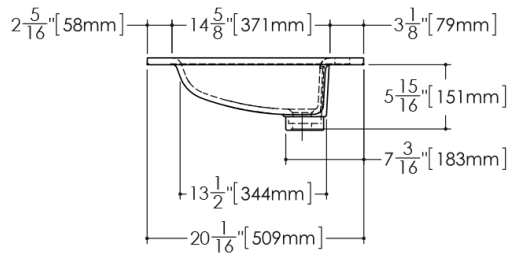

TECHNICAL DETAILS

- **Width:** 20"
- **Length:** 24"
- **Height:** 0.62"
- **Weight:** 16 lbs / 7 kg

plan view

perspective view

front view

side view

VELXS 24

WETSTYLE cannot be held responsible for any technical errors and reserves the right to make revisions without notice. Approximate measurement. The manufacturer accepts 1/4" (6.35mm) variance.