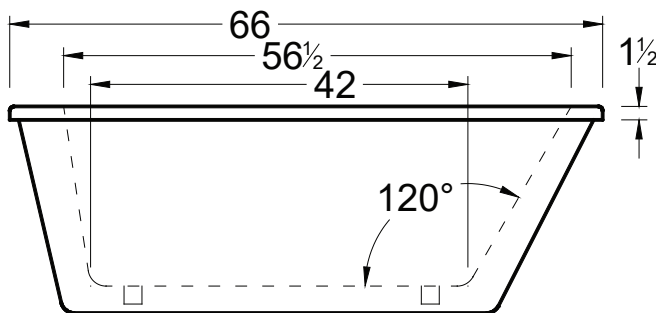

★ Made in the USA

All bathtub dimensions are ± 1/2"

Last Update 1/20/21

Always check our website for the most updated specifications: Americh.com