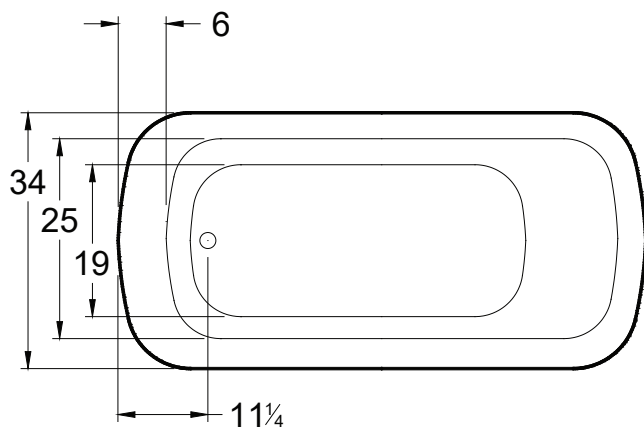

★ Made in the USA

All bathtub dimensions are ± 1/2"

Last Update 1/20/21

Always check our website for the most updated specifications: Americh.com