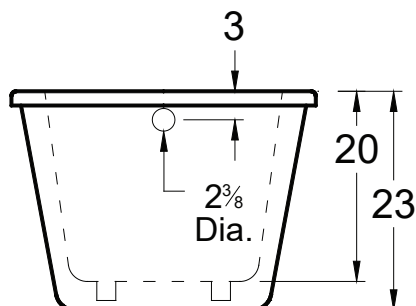

★ Made in the USA

All bathtub dimensions are ± 1/2"

Last Update 1/20/21

Always check our website for the most updated specifications: Americh.com