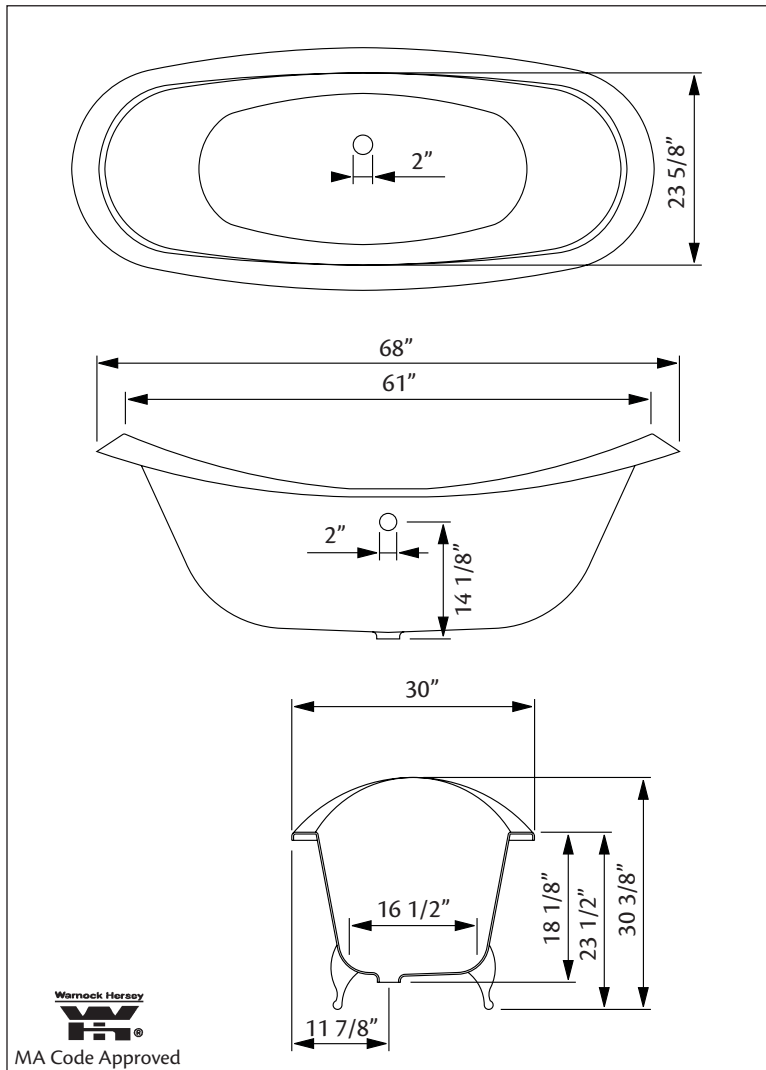

Model 2114 Shown

**61" x 30" Wide x 29" Tall, 300 lbs, 46 gallons, 175 litres**

**Colours:** White or Biscuit Interior with Matching or Custom Colour Exterior

**Feet:** Brass Plated, Brushed Nickel, Chrome Plated, Polished Nickel, White Coated, Antique Bronze

**Related Products:**

**5115LEV Tub Filler With Hand Shower**

**3970 Heavy Duty Water Supply Lines**

**5127 Tub Filler With Hand Shower**

**3411 Water Supply Lines**

**Note:** Rough-in dimensions may vary +/- 1/2" and are subject to change. No responsibility is assumed by Cheviot Products Inc. One Year Limited Warranty against manufacturer's defects.

Model 2114 Shown

**68" x 31" Wide x 30 1/4" Tall, 330 lbs, 49 gallons**  
**Colours:** White or Biscuit Interior with Matching or Custom Colour Exterior

**Feet:** Brass Plated, Brushed Nickel, Chrome Plated, Polished Nickel, White Coated, Antique Bronze

**72" x 31" Wide x 30 1/4" Tall, 335 lbs, 51.5 gallons**  
**Colours:** White or Biscuit Interior with Matching or Custom Colour Exterior

**Feet:** Brass Plated, Brushed Nickel, Chrome Plated, Polished Nickel, White Coated, Antique Bronze