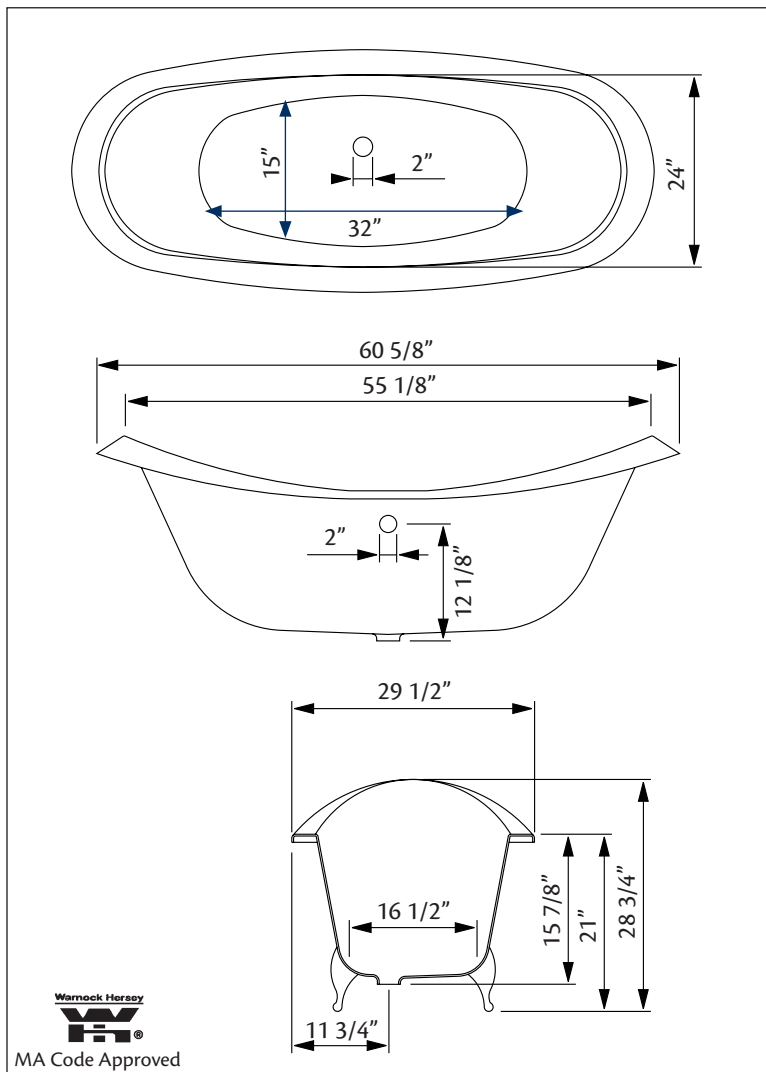

Model 2114 Shown

**61" x 30" Wide x 29" Tall, 300 lbs, 46 gallons, 175 litres**

**Colours:** White or Biscuit Interior with Matching or Custom Colour Exterior

**Feet:** Brass Plated, Brushed Nickel, Chrome Plated, Polished Nickel, White Coated, Antique Bronze

**Related Products:**

**5115LEV Tub Filler With Hand Shower**

**3970 Heavy Duty Water Supply Lines**

**5127 Tub Filler With Hand Shower**

**3411 Water Supply Lines**

**Note:** Rough-in dimensions may vary +/- 1/2" and are subject to change. No responsibility is assumed by Cheviot Products Inc. One Year Limited Warranty against manufacturer's defects.

Model 2114 Shown

**68" x 31" Wide x 30 1/4" Tall, 330 lbs, 49 gallons**  
**Colours:** White or Biscuit Interior with Matching or Custom Colour Exterior

**Feet:** Brass Plated, Brushed Nickel, Chrome Plated, Polished Nickel, White Coated, Antique Bronze

**72" x 31" Wide x 30 1/4" Tall, 335 lbs, 51.5 gallons**  
**Colours:** White or Biscuit Interior with Matching or Custom Colour Exterior

**Feet:** Brass Plated, Brushed Nickel, Chrome Plated, Polished Nickel, White Coated, Antique Bronze