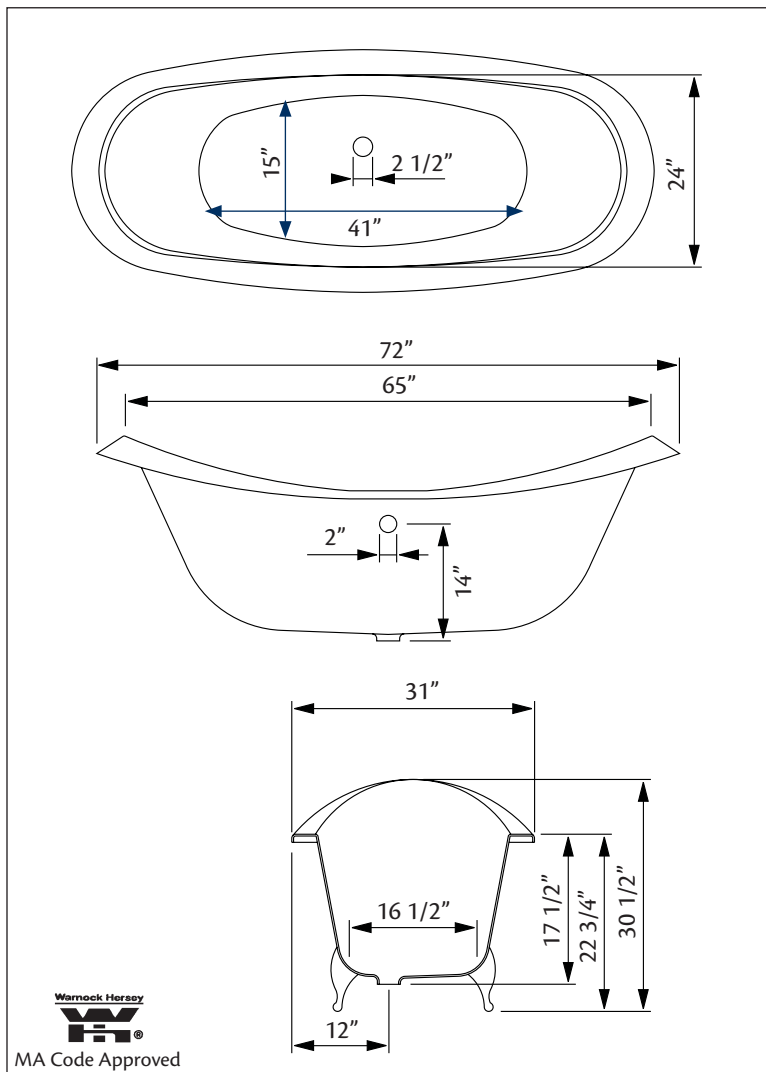

Model 2114 Shown

**61" x 30" Wide x 29" Tall, 300 lbs, 46 gallons, 175 litres**

**Colours:** White or Biscuit Interior with Matching or Custom Colour Exterior

**Feet:** Brass Plated, Brushed Nickel, Chrome Plated, Polished Nickel, White Coated, Antique Bronze

Model 2114 Shown

**68" x 31" Wide x 30 1/4" Tall, 330 lbs, 49 gallons**  
**Colours:** White or Biscuit Interior with Matching or Custom Colour Exterior

**Feet:** Brass Plated, Brushed Nickel, Chrome Plated, Polished Nickel, White Coated, Antique Bronze

**Related Products:**

**5115LEV Tub Filler With Hand Shower**

**3970 Heavy Duty Water Supply Lines**

**5127 Tub Filler With Hand Shower**

**3411 Water Supply Lines**

**Note:** Rough-in dimensions may vary +/- 1/2" and are subject to change. No responsibility is assumed by Cheviot Products Inc. One Year Limited Warranty against manufacturer's defects.

**72" x 31" Wide x 30 1/4" Tall, 335 lbs, 51.5 gallons**  
**Colours:** White or Biscuit Interior with Matching or Custom Colour Exterior

**Feet:** Brass Plated, Brushed Nickel, Chrome Plated, Polished Nickel, White Coated, Antique Bronze