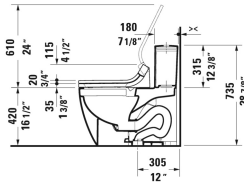

ME by Starck Toilet kit # D4202700

< 14 5/8" Inch >

Toilet kit	Dimension	Weight	Order number
One-Piece toilet for SensoWash® & SensoWash® Starck C shower-toilet seat			
Colors			
00 White			
Variant			
	14 5/8" x 28 3/4" Inch	167.1 lb	D4202700
Suitable products			
SensoWash® Starck C shower-toilet seat for ME by Starck, Starck 2, Starck 3 and Darling New* Rear-, Lady- and Comfortwash, individual adjustment of water-, air- and seat surface temperature as well as nozzle position and jet strength, heated seat, warm air dryer, power actuated lid and seat, night light, 2 individually programmable user profiles, remote control included, self-cleaning wand, on / off-button, with concealed connections, Quick release: easy seat unit removal and attachment, 14 5/8" x 20 1/4" Inch	14 5/8" x 20 1/4" Inch		610001
One-Piece toilet Duravit Rimless for SensoWash® rimless, connecting elements for SensoWash with concealed connections included, syphonic, 12" rough-in, only in combination with SensoWash, vertical outlet, cUPC® listed*, 14 1/8" x 28 3/4" Inch	14 1/8" x 28 3/4" Inch		217351

All drawings contain the necessary measurements which are subject to standard tolerances. They are stated in inch & mm and are non-binding. Exact measurements, in particular for customized installation scenarios, can only be taken from the finished ceramic piece.