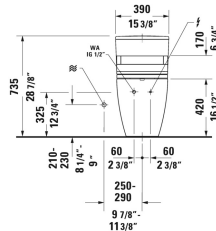

ME by Starck Toilet kit # D4202700

< 14 5/8" Inch >

Toilet kit	Dimension	Weight	Order number
One-Piece toilet for SensoWash® & SensoWash® Starck C shower-toilet seat			
Colors			
00 White			
Variant			
	14 5/8" x 28 3/4" Inch	167.1 lb	D4202700
Suitable products			
SensoWash® Starck C shower-toilet seat for ME by Starck, Starck 2, Starck 3 and Darling New* Rear-, Lady- and Comfortwash, individual adjustment of water-, air- and seat surface temperature as well as nozzle position and jet strength, heated seat, warm air dryer, power actuated lid and seat, night light, 2 individually programmable user profiles, remote control included, self-cleaning wand, on / off-button, with concealed connections, Quick release: easy seat unit removal and attachment, 14 5/8" x 20 1/4" Inch	14 5/8" x 20 1/4" Inch		610001
One-Piece toilet Duravit Rimless for SensoWash® rimless, connecting elements for SensoWash with concealed connections included, syphonic, 12" rough-in, only in combination with SensoWash, vertical outlet, cUPC® listed*, 14 1/8" x 28 3/4" Inch	14 1/8" x 28 3/4" Inch		217351

All drawings contain the necessary measurements which are subject to standard tolerances. They are stated in inch & mm and are non-binding. Exact measurements, in particular for customized installation scenarios, can only be taken from the finished ceramic piece.