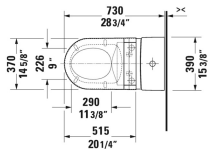

ME by Starck Toilet kit # D4202700

< 14 5/8" Inch >

Toilet kit	Dimension	Weight	Order number
One-Piece toilet for SensoWash® & SensoWash® Starck C shower-toilet seat			
Colors			
00 White			
Variant			
	14 5/8" x 28 3/4" Inch	167.1 lb	D4202700
Suitable products			
SensoWash® Starck C shower-toilet seat for ME by Starck, Starck 2, Starck 3 and Darling New* Rear-, Lady- and Comfortwash, individual adjustment of water-, air- and seat surface temperature as well as nozzle position and jet strength, heated seat, warm air dryer, power actuated lid and seat, night light, 2 individually programmable user profiles, remote control included, self-cleaning wand, on / off-button, with concealed connections, Quick release: easy seat unit removal and attachment, 14 5/8" x 20 1/4" Inch	14 5/8" x 20 1/4" Inch		610001
One-Piece toilet Duravit Rimless for SensoWash® rimless, connecting elements for SensoWash with concealed connections included, syphonic, 12" rough-in, only in combination with SensoWash, vertical outlet, cUPC® listed*, 14 1/8" x 28 3/4" Inch	14 1/8" x 28 3/4" Inch		217351

All drawings contain the necessary measurements which are subject to standard tolerances. They are stated in inch & mm and are non-binding. Exact measurements, in particular for customized installation scenarios, can only be taken from the finished ceramic piece.