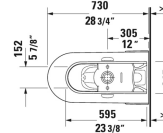

ME by Starck Toilet kit # D4202700

< 14 5/8" Inch >

Toilet kit	Dimension	Weight	Order number
One-Piece toilet for SensoWash® & SensoWash® Starck C shower-toilet seat			
Colors			
00 White			
Variant			
	14 5/8" x 28 3/4" Inch	167.1 lb	D4202700
Suitable products			
SensoWash® Starck C shower-toilet seat for ME by Starck, Starck 2, Starck 3 and Darling New* Rear-, Lady- and Comfortwash, individual adjustment of water-, air- and seat surface temperature as well as nozzle position and jet strength, heated seat, warm air dryer, power actuated lid and seat, night light, 2 individually programmable user profiles, remote control included, self-cleaning wand, on / off-button, with concealed connections, Quick release: easy seat unit removal and attachment, 14 5/8" x 20 1/4" Inch	14 5/8" x 20 1/4" Inch		610001
One-Piece toilet Duravit Rimless for SensoWash® rimless, connecting elements for SensoWash with concealed connections included, syphonic, 12" rough-in, only in combination with SensoWash, vertical outlet, cUPC® listed*, 14 1/8" x 28 3/4" Inch	14 1/8" x 28 3/4" Inch		217351

All drawings contain the necessary measurements which are subject to standard tolerances. They are stated in inch & mm and are non-binding. Exact measurements, in particular for customized installation scenarios, can only be taken from the finished ceramic piece.