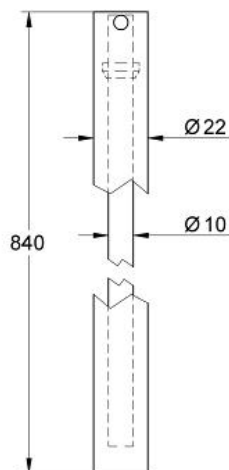

MODEL # 48054000

Pure Freude  
an Wasser

GROHE

**Product Description:**

**Standard Specification:**

- Optional shorter rail 34" (866mm)
- Suitable for all Rainshower, Euphoria, and Tempesta shower systems
- **GROHE StarLight** chrome finish