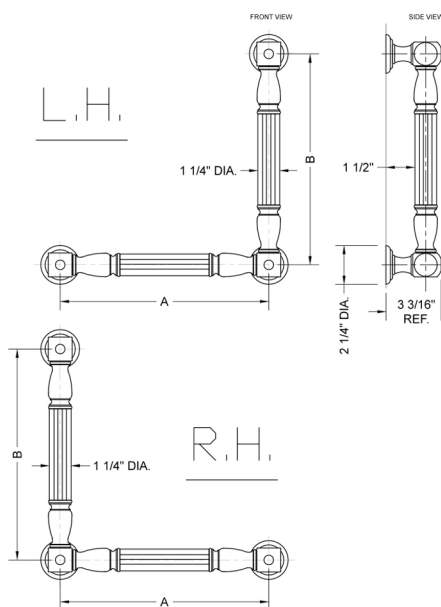

G21 12H x 16W 90° Left Hand Grab Bar

Model #: **G21-12H-16W-LH-**

FEATURES:

- ADA compliant when properly installed
- All brass construction, fully polished & plated
- All grab bars can be custom sized. Contact JACLO for pricing & availability
- Optional handshower sliders and toilet paper/wash cloth holders can be added only upon initial order
- Grab bars over 32" REQUIRE a middle post

SPECIFICATION DRAWING:

BRASS LUXURY GRAB BAR			
PART. #	DESCRIPTION	A H	B W
G21-12H-12W	CENTER TO CENTER	12"	12"
G21-12H-16W	CENTER TO CENTER	12"	16"
G21-12H-24W	CENTER TO CENTER	12"	24"
G21-12H-32W	CENTER TO CENTER	12"	32"
G21-16H-12W	CENTER TO CENTER	16"	12"
G21-16H-16W	CENTER TO CENTER	16"	16"
G21-16H-24W	CENTER TO CENTER	16"	24"
G21-16H-32W	CENTER TO CENTER	16"	32"
G21-24H-12W	CENTER TO CENTER	24"	12"
G21-24H-16W	CENTER TO CENTER	24"	16"
G21-24H-24W	CENTER TO CENTER	24"	24"
G21-24H-32W	CENTER TO CENTER	24"	32"
G21-32H-12W	CENTER TO CENTER	32"	12"
G21-32H-16W	CENTER TO CENTER	32"	16"
G21-32H-24W	CENTER TO CENTER	32"	24"
G21-32H-32W	CENTER TO CENTER	32"	32"