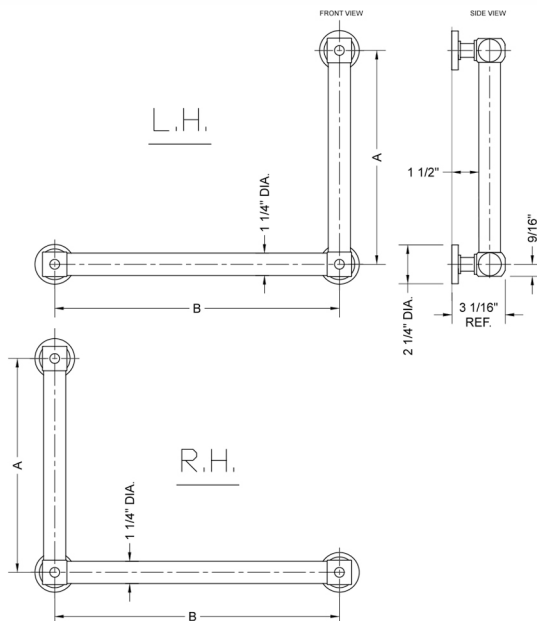

## G70 12H x 12W 90° Grab Bar

Model #: G70-12H-12W-

### FEATURES:

- ADA compliant when properly installed
- All brass construction, fully polished & plated
- All grab bars can be custom sized. Contact JACLO for pricing & availability
- Optional handshower sliders and toilet paper/wash cloth holders can be added only upon initial order
- Grab bars over 32" REQUIRE a middle post

### SPECIFICATION DRAWING:

BRASS LUXURY GRAB BAR			
PART #	DESCRIPTION	A H	B W
G70-12H-12W	CENTER TO CENTER	12"	12"
G70-12H-16W	CENTER TO CENTER	12"	16"
G70-12H-24W	CENTER TO CENTER	12"	24"
G70-12H-32W	CENTER TO CENTER	12"	32"
G70-16H-12W	CENTER TO CENTER	16"	12"
G70-16H-16W	CENTER TO CENTER	16"	16"
G70-16H-24W	CENTER TO CENTER	16"	24"
G70-16H-32W	CENTER TO CENTER	16"	32"
G70-24H-12W	CENTER TO CENTER	24"	12"
G70-24H-16W	CENTER TO CENTER	24"	16"
G70-24H-24W	CENTER TO CENTER	24"	24"
G70-24H-32W	CENTER TO CENTER	24"	32"
G70-32H-12W	CENTER TO CENTER	32"	12"
G70-32H-16W	CENTER TO CENTER	32"	16"
G70-32H-24W	CENTER TO CENTER	32"	24"
G70-32H-32W	CENTER TO CENTER	32"	32"