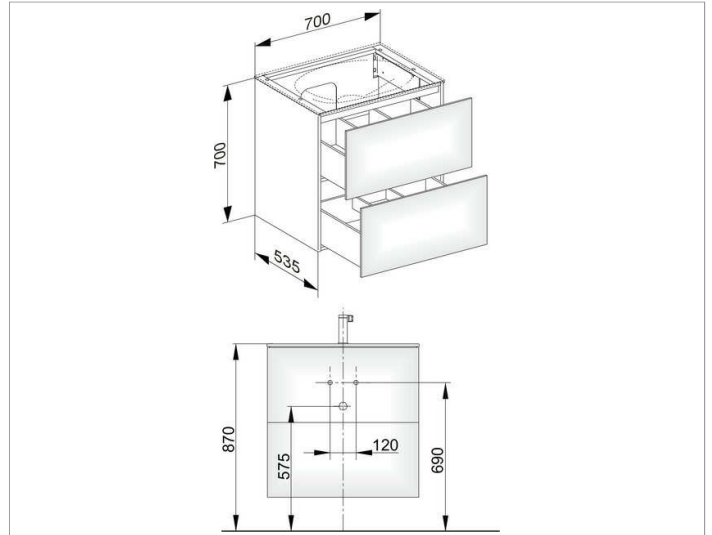

Edition 11

31342XX0000 Vanity unit

PRODUCT

DRAWING

PRODUCT ATTRIBUTES

compatible with ceramic washbasin Article No. 31140
and Varicor washbasin to measure
2 drawer fronts with push-to-open mechanism
incl. odour trap made of plastic 1 1/4 x 32

EQUIPMENT

- 1 sliding storage box (190 x 70 x 413 mm)

SURFACE

37, 38, 39

DIMENSION

700 x 700 x 535 mm

NOTE

When ordering please ensure to replace XX, YY, ZZ or WW with appropriate number for the chosen carcass and front finish combinations