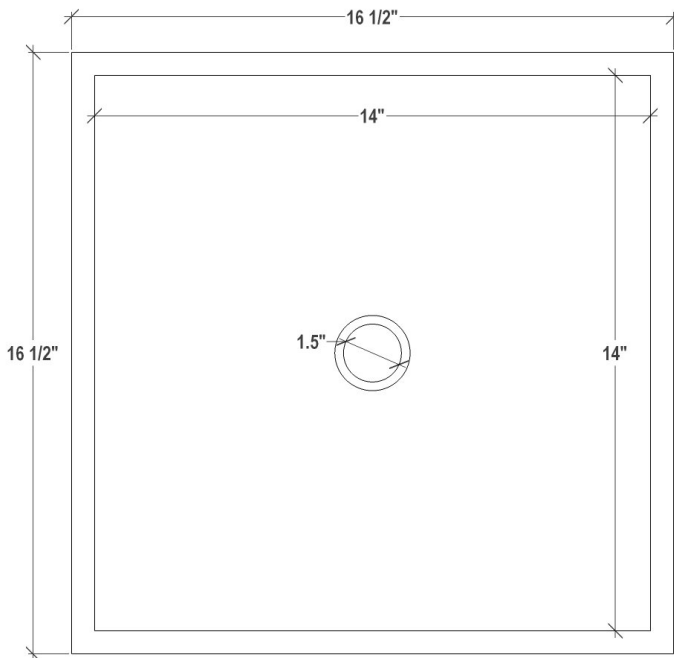

AVAILABLE DRAINS

D004	Grid Strainer
D005	Lift and Turn
D006	Pop-Up with Horizontal Lift Rod
D011 – D017	Decorative Grid Strainer

INSTALLATION

Use 100% silicone to adhere sink to countertop. Clean any excess silicone from sink surface. Clips are not included but may be provided by countertop fabricator. Conversion Kit for drain installation is included with each sink.

DIMENSIONS WILL VARY

DO NOT use this sheet as a guide for countertop cuts. Due to the handmade nature of each product, templates are not provided.