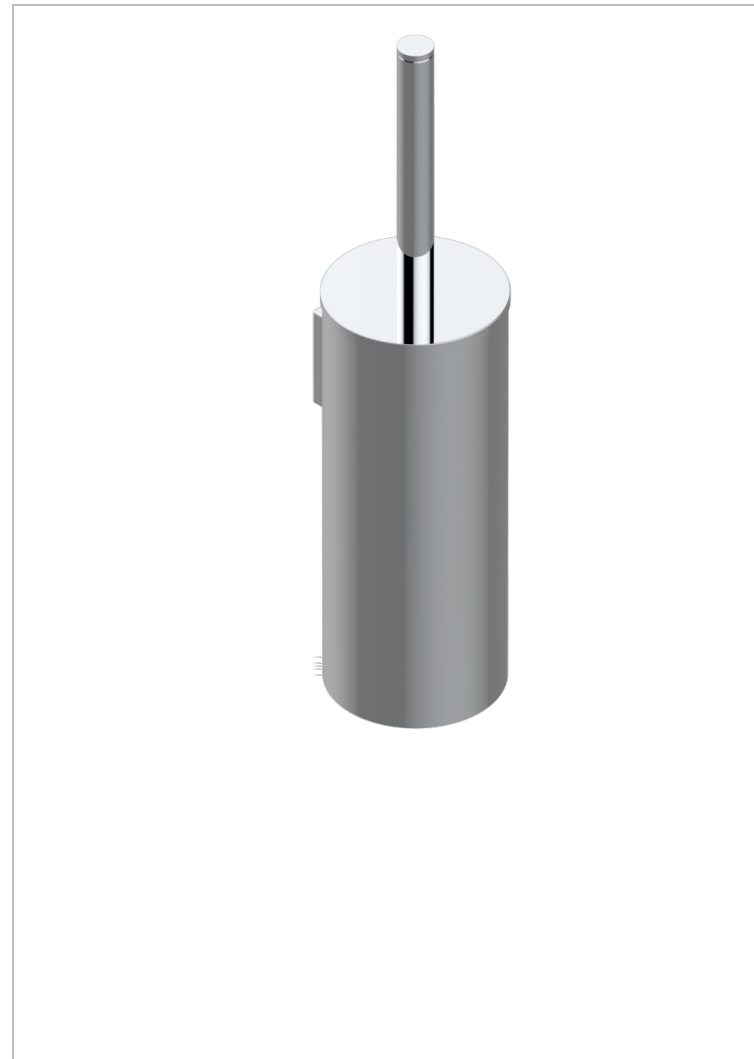

ICON-X WITH LEVER HANDLES

U7H-4720C

Metal toilet brush holder with brush with cover wall mounted

CHARACTERISTIC

- Icon-x with lever handles
- Metal toilet brush holder with brush with cover wall mounted

AVAILABLE FINITIONS

Blush PVD - H62
Brass color PVD - H49
Brown bronze color PVD - F33
Chrome polished - A02
Gold color PVD - H52
Gold mat - F07

Gold polished - F01
Graphite PVD - H64
Matt Umber PVD - H67
Matt blush PVD - H60
Matt brass color PVD - H50
Matt brown bronze color PVD - F34

Matt chrome (American satin) - C02
Matt gold color PVD - H53
Matt graphite PVD - H65
Matt nickel (American satin) - C01
Matt nickel color PVD - H56
Nickel antique / Sovereign - H28

Nickel color PVD - H55
Nickel polished - B01
Soft gold - F30
Soft matt gold - F31
Umber PVD - H66