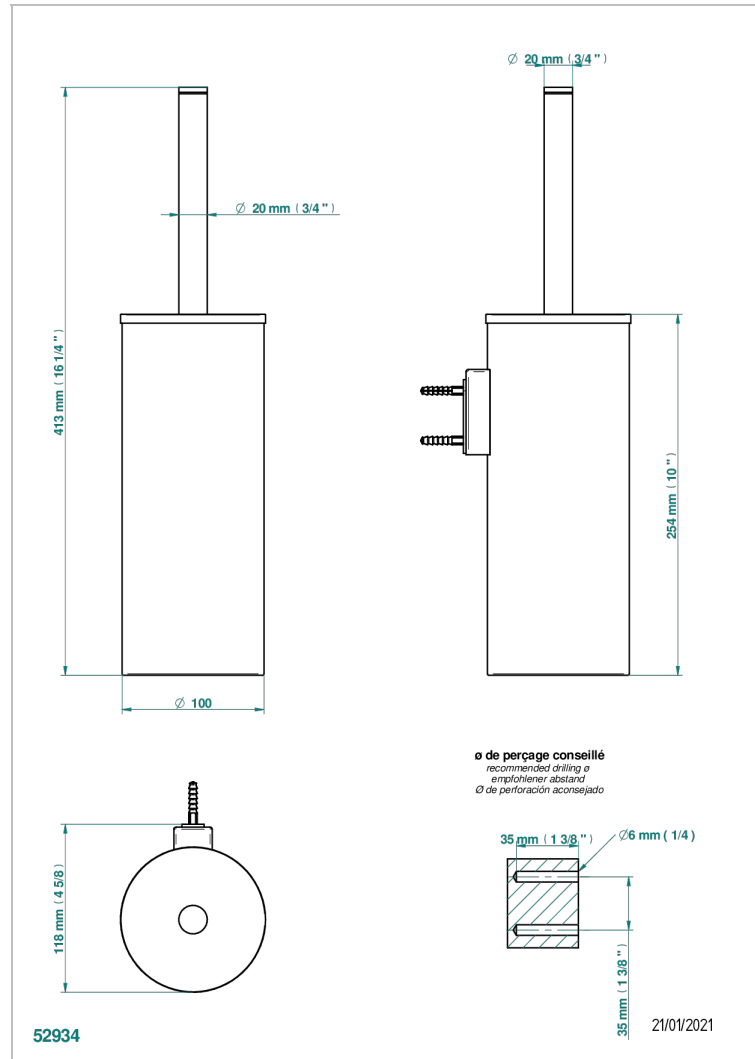

ICON-X WITH LEVER HANDLES

U7H-4720C

Metal toilet brush holder with brush with cover wall mounted

CHARACTERISTIC

- Icon-x with lever handles
- Metal toilet brush holder with brush with cover wall mounted

AVAILABLE FINITIONS